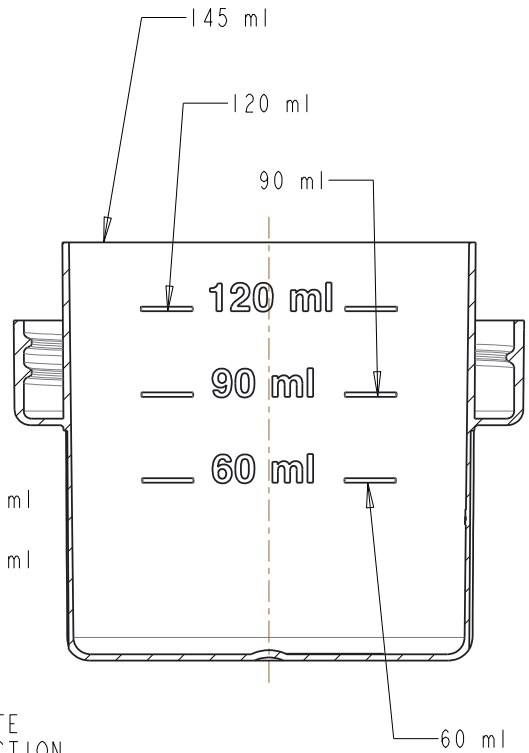

SCALE 1:2

SMOOTH LISSE

SCALLOPS DENTELÉ

FINE RIBS CANNELURES FINES

6 FILETS AU POUCE THREADS PER INCH

DISCLAIMER

THIS INFORMATION IS PROVIDED AS A GENERAL GUIDE, INCLUDING DIMENSIONS. IT IS THE CUSTOMER'S RESPONSIBILITIES TO SELECT THE PROPER CONTAINER FOR PRODUCT AND APPLICATION COMPATIBILITY.

DISTRIBUTED BY:

REF NO.:

DWG31059

DESCRIPTION:

70 mm PP Plastic Drainback Systems Cup 4 oz, 6TPI