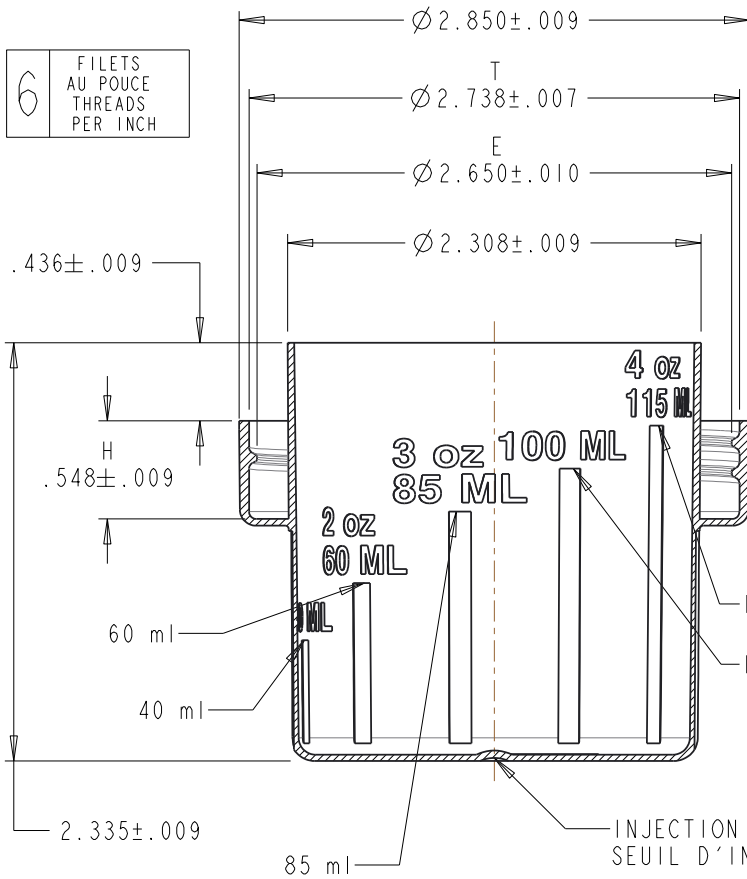

SCALE 1:2

SMOOTH LISSE

SCALLOPS DENTELÉ

FINE RIBS CANNELURES FINES

6 FILETS AU POUCE THREADS PER INCH

DISCLAIMER

THIS INFORMATION IS PROVIDED AS A GENERAL GUIDE, INCLUDING DIMENSIONS. IT IS THE CUSTOMER'S RESPONSIBILITIES TO SELECT THE PROPER CONTAINER FOR PRODUCT AND APPLICATION COMPATIBILITY.

DISTRIBUTED BY:

REF NO.:

DWG31059

DESCRIPTION:

70 mm PP Plastic Drainback Systems Cup 4 oz, 6TPI