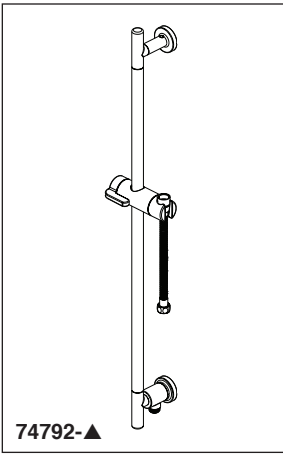

BRIZO®

LINEAR SLIDE BAR W/ HOSE

STANDARD SPECIFICATIONS:

- Wall bar with adjustable slide (allows for adjustable shower height). Not to be used as a grab bar.
- 60" - 82" (1524 mm - 2083 mm) stretchable finished metal hose
- Wall bar includes integrated elbow for hose connection
- Slide bar can be installed with hose connection on top if desired