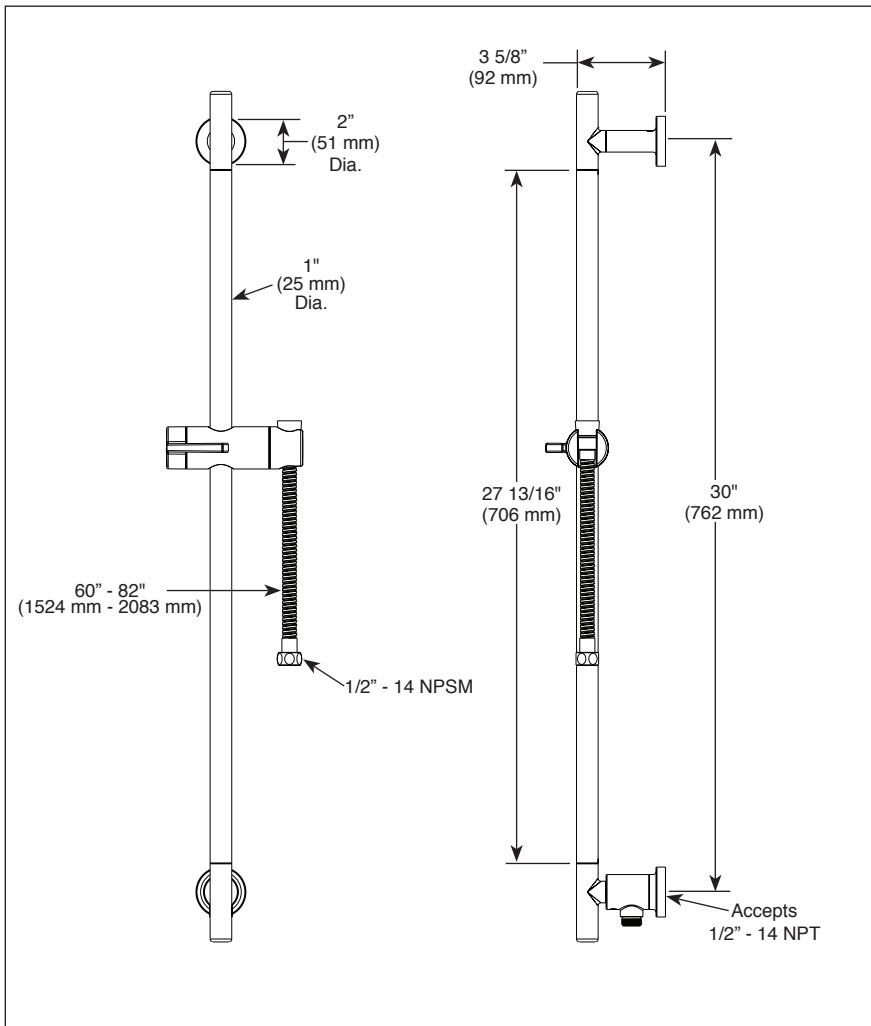

COMPLIES WITH:

- ASME A112.18.1 / CSA B125.1

▲ Designate Proper Finish Suffix

Brizo Kitchen & Bath Company reserves the right (1) to make changes in specifications and materials, and (2) to change or discontinue models, both without notice or obligation. Dimensions are for reference only. See current full-line price book or www.brizo.com for finish options and product availability.

BSP-B-74792 Rev. B

Brizo Kitchen & Bath Faucet Company

55 E. 111th Street, Carmel, IN 46280
350 South Edgeware Road, St. Thomas, ON N5P 4L1
© 2024 Brizo Kitchen & Bath Faucet Company