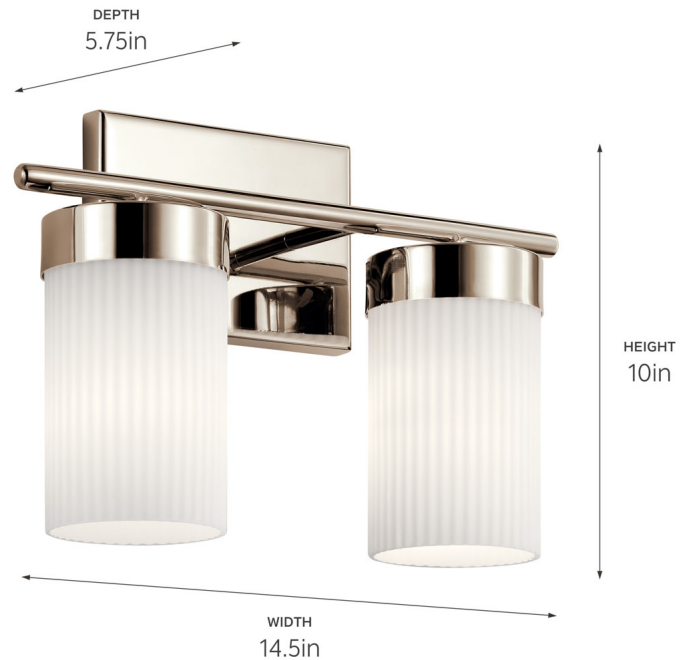

SPECIFICATIONS

Certifications/Qualifications

ADA Compliant	No
Prop65	No
DarkSky Approved	No
Location Rating	Damp
	kichler.com/warranty

Dimensions

Height	10"
Width	14.5"
Height From Center Of Wall Opening (Spec Sheet)	2.5"
Depth	5.75"
Weight	4.09 LBS
Canopy Height	7"
Canopy Width	5"
Canopy Depth	0.8"

Electrical

Input Voltage	120 V

Light Source

Light Source	Bulb
Lamp Included	Not Included
# Of Bulbs/LED Modules	2
Max Or Nominal Watt	100 W
Lamp Type	A19
Socket Type	E26 (Medium)
Dimmable	Yes

Mounting/Installation

Interior/Exterior	Interior Product
Mounting Style	WALL MOUNT
Mounting Weight	2.37 LBS
Install Glass Up Or Down	Both
Modular	No
Lead Wire Length	6

FIXTURE ATTRIBUTES

Housing/Glass

Primary Material	Steel
Shade Included	No
Shade Dimensions	4.00 DIA x 7.00 H

Product/Ordering Information

SKU	55111PN
Finish	Polished Nickel
UPC	783927001625

Finishes

- Brushed Natural Brass
- Polished Nickel