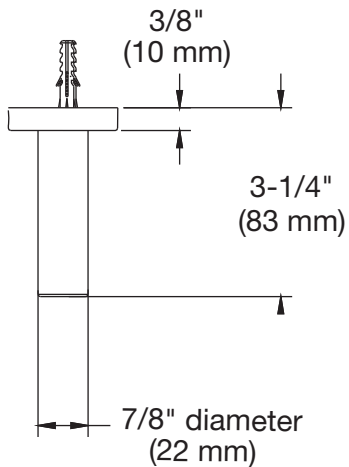

### Dimensions *Dia Towel Bar, 353TB-12, 353TB-18 and 353TB-24*

MODEL NO.	LENGTH OF A
353TB-12	12" (305mm)
353TB-18	18" (457mm)
353TB-24	24" (610mm)

**Note:** Dimensions subject to change without notice