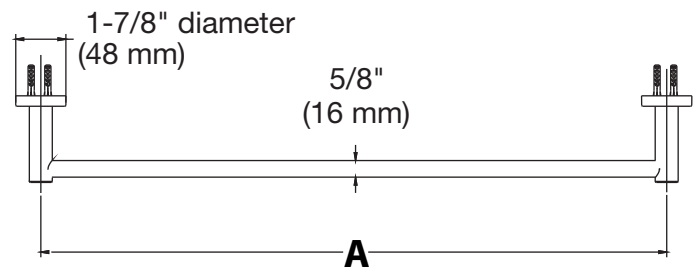

### Dimensions *Dia Towel Bar, 353TB-12, 353TB-18 and 353TB-24*

MODEL NO.	LENGTH OF A
353TB-12	12" (305mm)
353TB-18	18" (457mm)
353TB-24	24" (610mm)

**Note:** Dimensions subject to change without notice