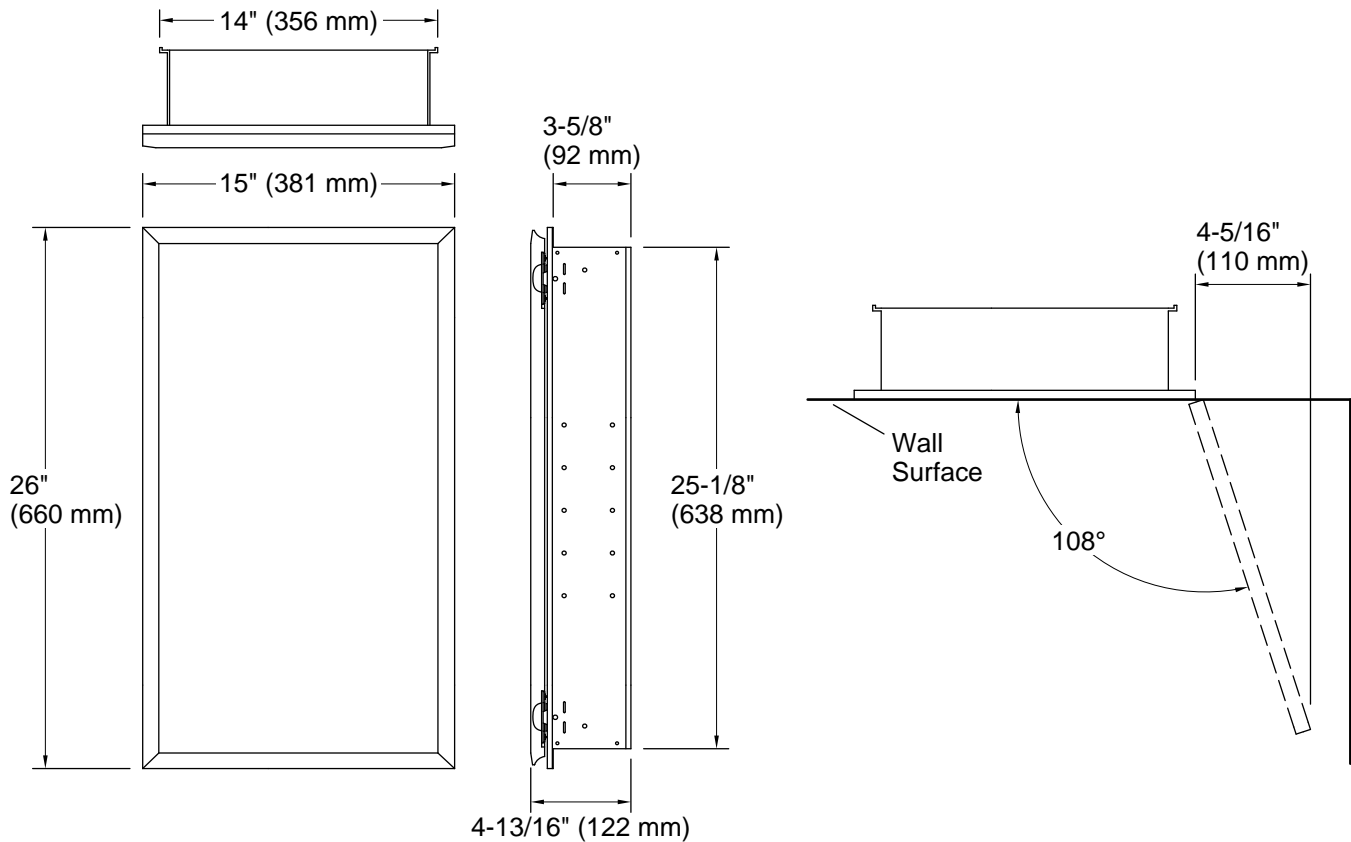

Technical Information

All product dimensions are nominal.

Notes

Install this product according to the installation guide.

When determining the height of the medicine cabinet, ensure the mirrored door will clear all obstacles (such as a faucet). A minimum distance of 3" (76 mm) is required.

For surface-mount, use anchors (not provided) rated for the loaded weight of this product.

This cabinet is designed for either right or left door swing. Check for obstructions.