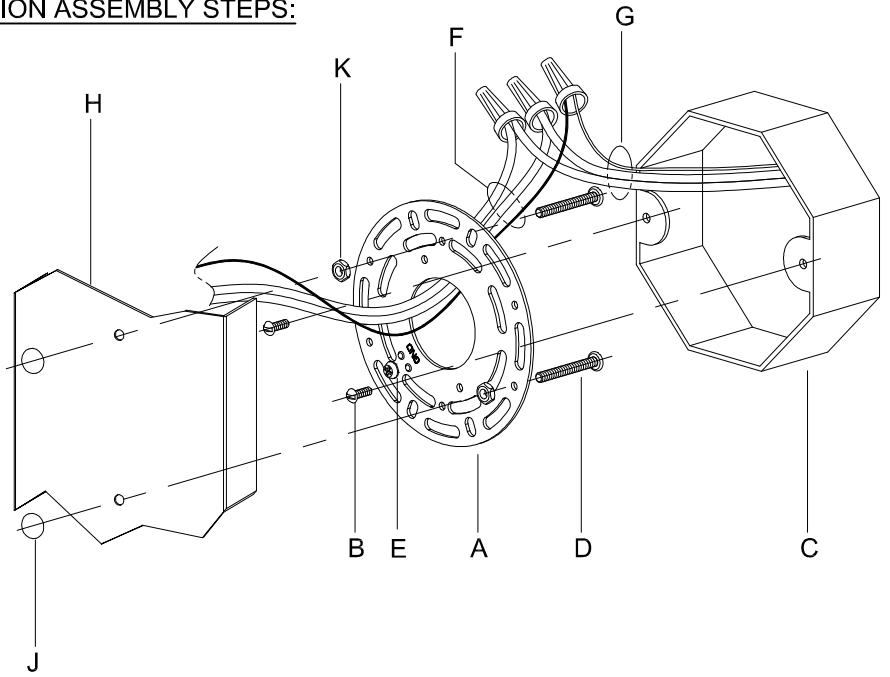

CAUTION: Read instructions carefully and turn electricity off at main circuit breaker panel before beginning installation.

300096, 300097, 300098, 300099

WARNING - If any Special Control Devices are used with this Fixture, Follow the Instructions Carefully to assure full compliance with N.E.C. requirements. If there are any questions, contact a Qualified Electrical Contractor.

CAUTION - All glass is fragile, use care when handling Glass component(s) and or Lamp(s).

CANOPY MOUNTING & WIRE CONNECTION ASSEMBLY STEPS:

1. D,E → A
2. K → D
3. B,A → C
4. F → G
5. H,J → D

FIXTURE ASSEMBLY STEPS: