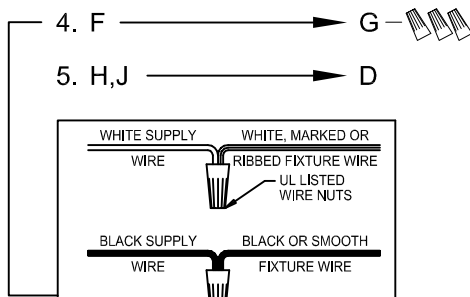

CAUTION: Read instructions carefully and turn electricity off at main circuit breaker panel before beginning installation.

300096, 300097, 300098, 300099

WARNING - If any Special Control Devices are used with this Fixture, Follow the Instructions Carefully to assure full compliance with N.E.C. requirements. If there are any questions, contact a Qualified Electrical Contractor.

CAUTION - All glass is fragile, use care when handling Glass component(s) and or Lamp(s).

CANOPY MOUNTING & WIRE CONNECTION ASSEMBLY STEPS:

1. D,E → A
2. K → D
3. B,A → C
4. F → G
5. H,J → D

FIXTURE ASSEMBLY STEPS: