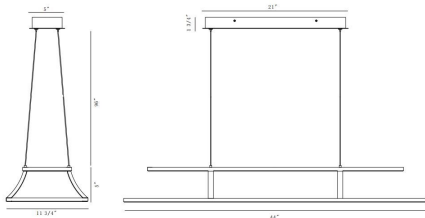

CADOUX, 1-LIGHT CHANDELIER

PRODUCT DETAILS

No.	:	43877-010
Product Color	:	MATTE BLACK
Length	:	44"
Width	:	11.75"
Height	:	5"

LIGHT SOURCE DETAILS

Light Source Type	:	INTEGRATED LED
Input Voltage	:	120V
Bulb Voltage	:	24V
Socket Type	:	LED
Total Wattage	:	93W
Delivered Lumens	:	2720lm
Kelvin	:	3000K
CRI	:	90+
Dimmable	:	Yes

OPTIONS AVAILABLE

ITEM NO.	FINISH	SHADE
43877-010	MATTE BLACK	
43877-027	COFFEE GOLD	

TECHNICAL DETAILS

Hanging Support Type	:	WIRE
Hanging Support Length	:	96"
Canopy / Backplate Length	:	21"
Canopy / Backplate Height	:	1.75"
Canopy / Backplate Width	:	5"
Location	:	DRY
Title 24	:	Yes