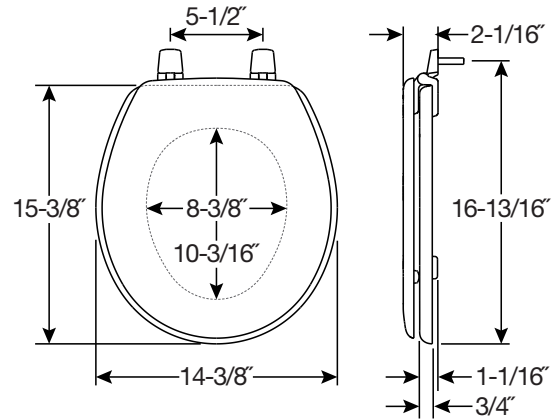

SPECIFICATIONS:

Size: Round / Elongated

Material: Molded Wood

Style: Closed Front with Cover

Ring Bumpers: Two

Hinges: Plastic

Hardware: Non-Corroding Hex-Tite™ Bolts and Wing Nuts

FEATURES:

- **TOP-TITE® Hinges**
Seat installs easily from above the bowl

MODELS	DESCRIPTION	MASTER PACK	WEIGHT (LBS)	CUBE (FT)	COLOR	INDIVIDUAL UPC	MASTER UPC
XM30TM	Round CFWC Molded Wood	6	32	2.07	White	0 73088 15250 3	100 73088 15250 0
					Biscuit	0 73088 15451 4	100 73088 15451 1
EM30TM	Elongated CFWC Molded Wood	6	35	2.40	White	0 73088 15249 7	100 73088 15249 4
					Biscuit	0 73088 15452 1	100 73088 15452 8

SPECIFICATIONS:

Size: Round / Elongated

Material: Plastic

Style: Closed Front with Cover

Ring Bumpers: Four

Hinges: Plastic

Hardware: Non-Corroding Hex-Tite™ Bolts and Wing Nuts

FEATURES: