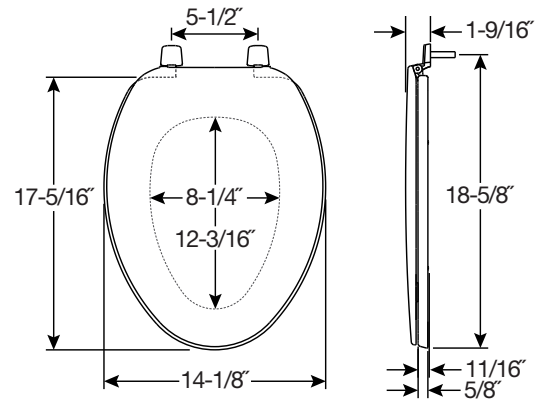

SPECIFICATIONS:

Size: Round / Elongated

Material: Plastic

Style: Closed Front with Cover

Ring Bumpers: Four

Hinges: Plastic

Hardware: Non-Corroding Hex-Tite™ Bolts and Wing Nuts

FEATURES:

- **TOP-TITE® Hinges**
Seat installs easily from above the bowl

MODELS	DESCRIPTION	MASTER PACK	WEIGHT (LBS)	CUBE (FT)	COLOR	INDIVIDUAL UPC	MASTER UPC
400TM	Round CFWC Plastic	12	44.7	3.53	White	0 73088 15303 6	100 73088 15303 3
500TM	Elongated CFWC Plastic	6	22.5	1.99	White	0 73088 15304 3	100 73088 15304 0