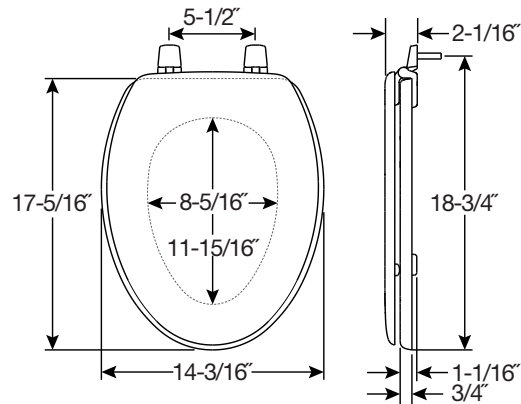

SPECIFICATIONS:

Size: Round / Elongated

Material: Molded Wood

Style: Closed Front with Cover

Ring Bumpers: Two

Hinges: Plastic

Hardware: Non-Corroding Hex-Tite™ Bolts and Wing Nuts

FEATURES:

- **TOP-TITE® Hinges**
Seat installs easily from above the bowl

MODELS	DESCRIPTION	MASTER PACK	WEIGHT (LBS)	CUBE (FT)	COLOR	INDIVIDUAL UPC	MASTER UPC
XM30TM	Round CFWC Molded Wood	6	32	2.07	White	0 73088 15250 3	100 73088 15250 0
					Biscuit	0 73088 15451 4	100 73088 15451 1
EM30TM	Elongated CFWC Molded Wood	6	35	2.40	White	0 73088 15249 7	100 73088 15249 4
					Biscuit	0 73088 15452 1	100 73088 15452 8

SPECIFICATIONS:

Size: Round / Elongated

Material: Plastic

Style: Closed Front with Cover

Ring Bumpers: Four

Hinges: Plastic

Hardware: Non-Corroding Hex-Tite™ Bolts and Wing Nuts

FEATURES: