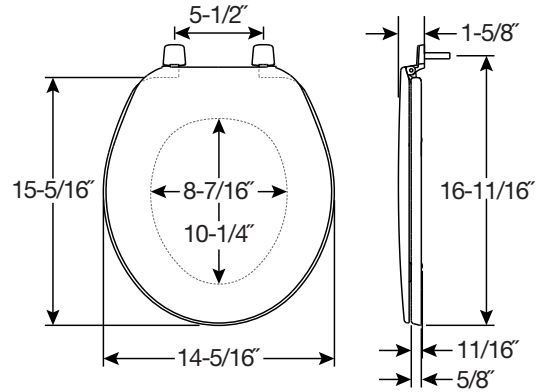

SPECIFICATIONS:

Size: Round / Elongated

Material: Plastic

Style: Closed Front with Cover

Ring Bumpers: Four

Hinges: Plastic

Hardware: Non-Corroding Hex-Tite™ Bolts and Wing Nuts

FEATURES:

- **TOP-TITE® Hinges**
Seat installs easily from above the bowl

MODELS	DESCRIPTION	MASTER PACK	WEIGHT (LBS)	CUBE (FT)	COLOR	INDIVIDUAL UPC	MASTER UPC
400TM	Round CFWC Plastic	12	44.7	3.53	White	0 73088 15303 6	100 73088 15303 3
500TM	Elongated CFWC Plastic	6	22.5	1.99	White	0 73088 15304 3	100 73088 15304 0