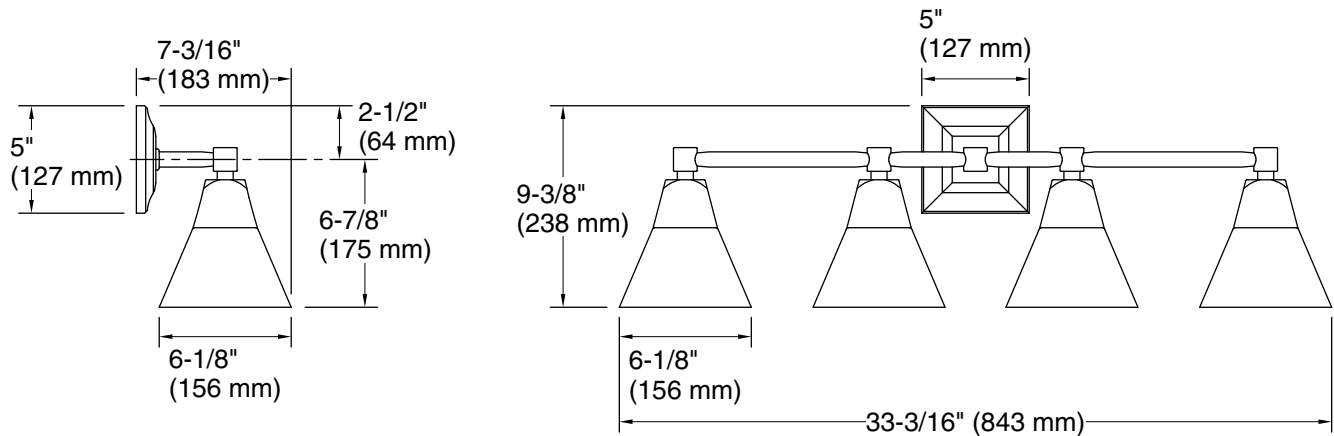

Color	Code	Description
	SNL	Polished Nickel
	BNL	Brushed Nickel
	CPL	Polished Chrome

Required Electrical Service

One circuit required.

Lights: 120 V, 2 A, 60 Hz

Technical Information

All product dimensions are nominal.