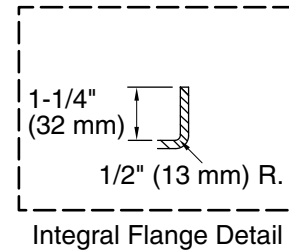

	0	White
	96	Biscuit

No change in measurements if connected with drain illustrated. (K-7272)

Technical Information

All product dimensions are nominal.

Drain location:	Left
Basin area, bottom:	51-3/8" x 21" (1305 mm x 533 mm)
Basin area, top:	64-1/2" x 30-1/2" (1638 mm x 775 mm)
Weight:	80 lbs (36.3 kg)
Minimum floor load:	40 lbs/ft ² (195.3 kg/m ²)
Water depth:	15" (381 mm)
Water capacity:	72 gal (272.5 L)
Minimum flat for door:	2" (51 mm)