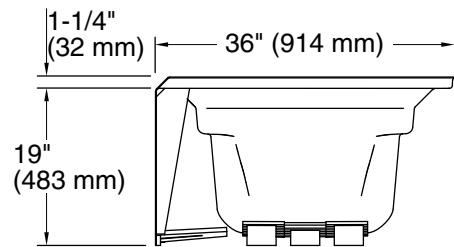

	0	White
	96	Biscuit

No change in measurements if connected with drain illustrated. (K-7272)

Technical Information

All product dimensions are nominal.

Drain location:	Left
Basin area, bottom:	51-3/8" x 21" (1305 mm x 533 mm)
Basin area, top:	64-1/2" x 30-1/2" (1638 mm x 775 mm)
Weight:	80 lbs (36.3 kg)
Minimum floor load:	40 lbs/ft ² (195.3 kg/m ²)
Water depth:	15" (381 mm)
Water capacity:	72 gal (272.5 L)
Minimum flat for door:	2" (51 mm)