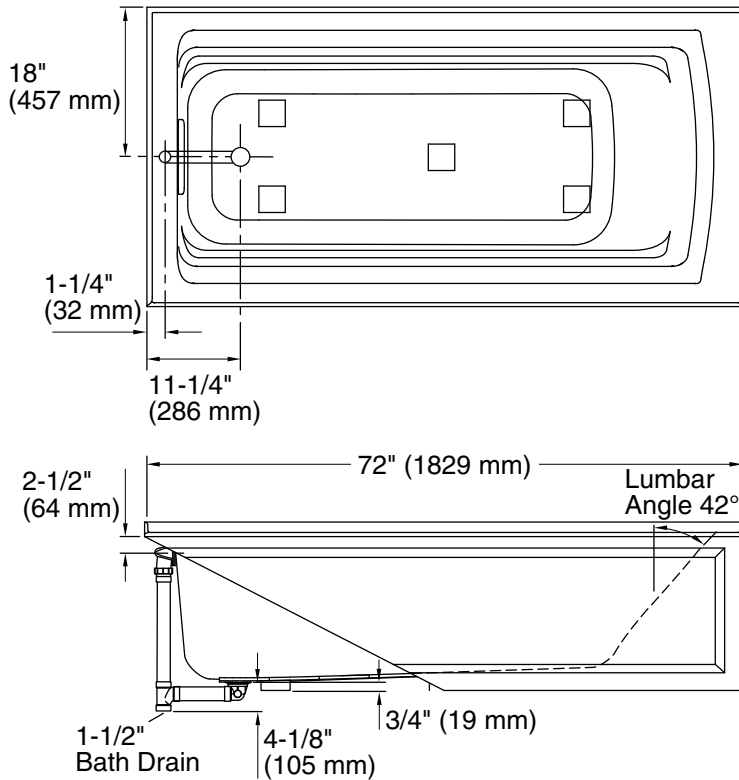

	0	White
	96	Biscuit

No change in measurements if connected with drain illustrated. (K-7272)

Technical Information

All product dimensions are nominal.

Drain location:	Left
Basin area, bottom:	51-3/8" x 21" (1305 mm x 533 mm)
Basin area, top:	64-1/2" x 30-1/2" (1638 mm x 775 mm)
Weight:	80 lbs (36.3 kg)
Minimum floor load:	40 lbs/ft ² (195.3 kg/m ²)
Water depth:	15" (381 mm)
Water capacity:	72 gal (272.5 L)
Minimum flat for door:	2" (51 mm)

Notes

Measure your actual product for rough-in details.

Install this product according to the installation instructions.

The hot water supply should be 70% of the capacity of the bath or greater. Installations will vary.