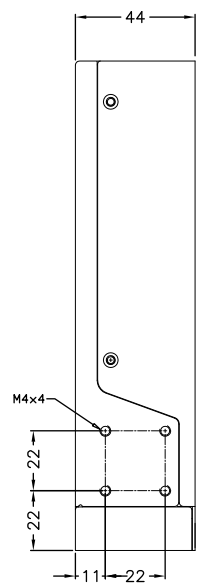

8 7 6 5 4 3 2 1

F E D C B A

THIRD ANGLE PROJECTION

GENERAL NOTES

DIMENSIONS ARE IN MM - DO NOT SCALE

THIS DOCUMENT CONTAINS CONFIDENTIAL, PROPRIETARY INFORMATION THAT IS PROPERTY OF STARTECH.COM

PRODUCT ID	SV1631DUSBUK		
DESCRIPTION	16 Port 1U Rackmount USB KVM Switch Kit with OSD and Cables		
DO NOT SCALE	SHEET: 1 OF: 1	UPLOAD DATE: 8/30/2023	

8 7 6 5 4 3 2 1