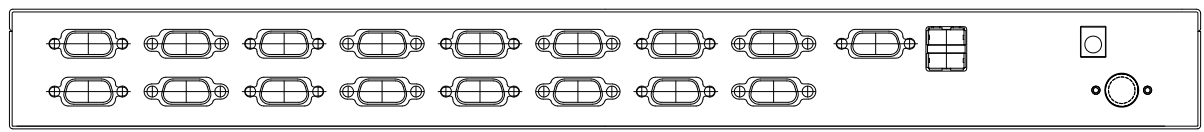

8 7 6 5 4 3 2 1

F E D C B A

THIRD ANGLE PROJECTION

GENERAL NOTES

DIMENSIONS ARE IN MM - DO NOT SCALE

THIS DOCUMENT CONTAINS CONFIDENTIAL, PROPRIETARY INFORMATION THAT IS PROPERTY OF STARTECH.COM

PRODUCT ID	SV1631DUSBUK		
DESCRIPTION	16 Port 1U Rackmount USB KVM Switch Kit with OSD and Cables		
DO NOT SCALE	SHEET: 1 OF: 1	UPLOAD DATE: 8/30/2023	