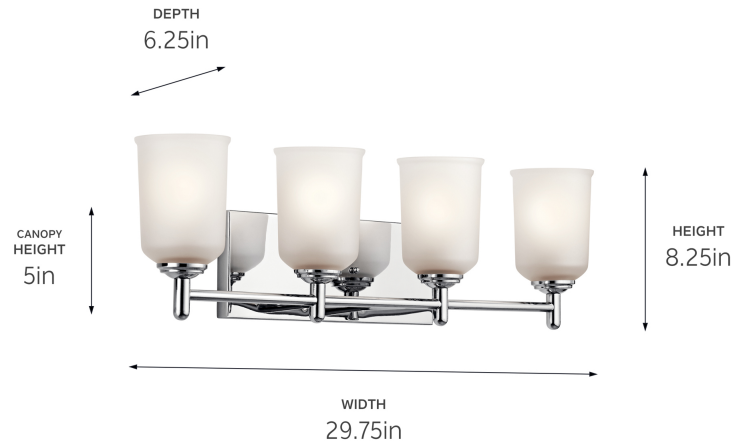

SPECIFICATIONS

Certifications/Qualifications

ADA Compliant	No
Prop65	No
DarkSky Approved	No
Location Rating	Damp
	kichler.com/warranty

Dimensions

Height	8.25"
Width	29.75"
Height From Center Of Wall Opening (Spec Sheet)	5.5"
Depth	6.25"
Weight	9.77 LBS
Canopy Height	14"
Canopy Width	14"
Canopy Depth	0.75"

Electrical

Input Voltage	120 V

Light Source

Light Source	Bulb
Lamp Included	Not Included
# Of Bulbs/LED Modules	4
Max Or Nominal Watt	100 W
Lamp Type	A19
Socket Type	E26 (Medium)
Dimmable	Yes
Dimmable Notes	Dimmable when used with dimmer switch (sold separately); when using LED bulbs, see bulb manufacturer dimming specifications.

Mounting/Installation

Interior/Exterior	Interior Product
Mounting Style	WALL MOUNT
Mounting Weight	3.61 LBS
Install Glass Up Or Down	Both
Modular	No
Lead Wire Length	6

FIXTURE ATTRIBUTES

Housing/Glass

Primary Material	Steel
Shade Included	No
Shade Dimensions	4.50 DIA X 6.00

Product/Ordering Information

SKU	45575CH
Finish	Chrome
UPC	783927448796

Finishes

- Black
- Black
- Brushed Nickel
- Brushed Nickel
- Chrome
- Chrome