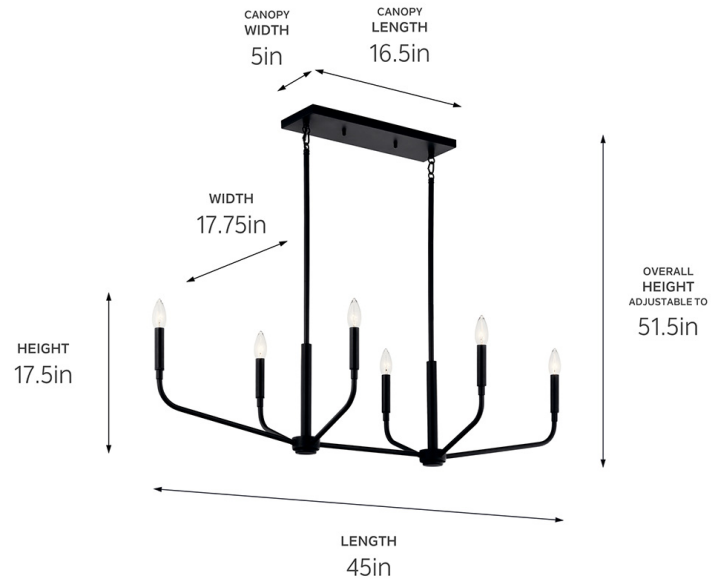

SPECIFICATIONS

Certifications/Qualifications

ADA Compliant	No
Prop65	No
Location Rating	Dry
	kichler.com/warranty

Dimensions

Height	17.5"
Overall Height	51.5"
Length	45"
Width	17.75"
Weight	9.25 LBS
Canopy Height	5"
Canopy Width	16.5"
Canopy Depth	1"

Electrical

Input Voltage	120 V

Light Source

Light Source	Bulb
Lamp Included	Not Included
# Of Bulbs/LED Modules	6
Max Or Nominal Watt	60 W
Lamp Type	B
Socket Type	E12 (Candelabra)
Dimmable	Yes

Mounting/Installation

Interior/Exterior	Interior Product
Mounting Weight	9.25 LBS
Lead Wire Length	144
Wire Connectors	Wire Nuts

FIXTURE ATTRIBUTES

Housing/Glass

Primary Material	Steel
Shade Included	No
Max Stem Tilt	90 °

Product/Ordering Information

SKU	52721BK
Finish	Black
UPC	783927047043

Finishes

- Black
- Brushed Nickel
- Champagne Bronze™