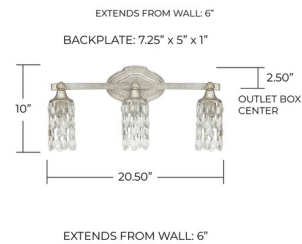

Lightology

lightology.com
866-954-4489
02-19-26

Project: _____
 Company: _____
 Location: _____ Fixture Type: _____
 SPEC #: **CPT374638**
 Approved On: _____ Approved By: _____

Blakely Crystal Bath Bar By Capital Lighting

Description

The Blakely Crystal Bath Bar features an Antique Gold or Antique Silver finish with clear cascading crystals and is available in a one, two, three, or four light version. NOTE: No 2 light option with Antique Silver finish.

Shown in antique gold / clear crystals

Specifications

COLOR	Clear Crystals
BODY FINISH	Antique Gold
WATTAGE	60W
DIMMER	Standard 120V
DIMENSIONS	6.75"W x 11"H x 7"D
BULB NOT INCLUDED	1 x B10/Medium (E26)/60W/120V Incandescent
COUNTRY OF ORIGIN	China