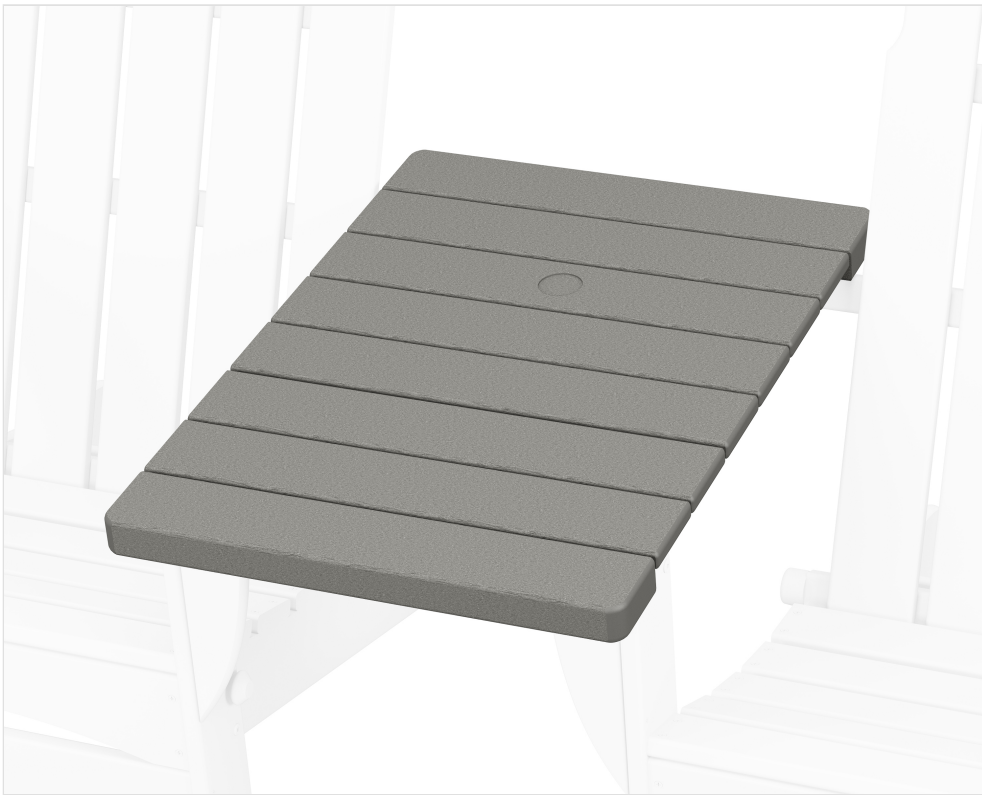

# POLYWOOD®

Sustainable Outdoor Furniture

CLIMATETUFF™  
MATERIALS

COLORSTAY™  
TECHNOLOGY

MADE IN  
THE USA

CONSCIOUSLY  
CRAFTED

## Classic Series Straight Adirondack Connecting Table

**BRAND** | POLYWOOD®

**COLLECTION** | Tables

**SKU** | TT53S

### SPECIFICATIONS

Weight	18.0 lbs
Width	20.0"
Height	2.25"
Depth	28.65"

### AVAILABLE LUMBER COLORS