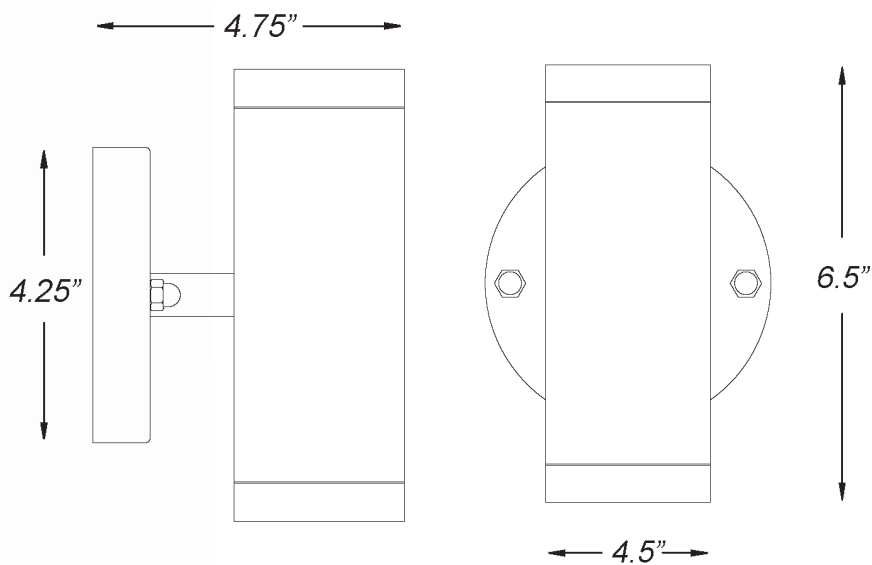

1402ABZ LED WALL LANTERN

Description:	LED wall lantern
Finish:	Architectural bronze
Dimensions:	4-1/2" W x 6-1/2" H x 4-3/4" ext. Height on center: 3"
Bulbs:	2 x 4w integrated LED, 3,000K 350lm, 80 CRI
Installed Weight:	0.7#
Certification:	Wet location / ETL

Material:	Stainless steel
Glass:	NA
Back Plate Dimensions:	4-1/4" dia.
Chain/Wire:	NA
Additional Finishes:	Textured white