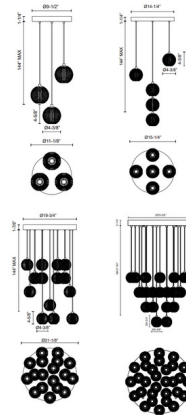

Description

Marni Multi Light adds a gorgeous luxe to your interior space. The meticulously cut spherical shades create glittering light across your room.

Specifications

COLOR	Clear Ribbed
BODY FINISH	Natural Brass
WATTAGE	75.6W
DIMMER	Low Voltage Electronic
DIMENSIONS	21.25"W x 4.25"H
INTEGRATED LED MODULE	18 x LED/4.2W/120V LED
COUNTRY OF ORIGIN	China

Technical Information

COLOR RENDERING	90 CRI
LAMP COLOR	3000K
LUMENS/WATT	1,538.10
LUMINOUS FLUX	6460 lumens

Shown in natural brass / clear ribbed

CLICK TO VIEW PRODUCT

Notes: