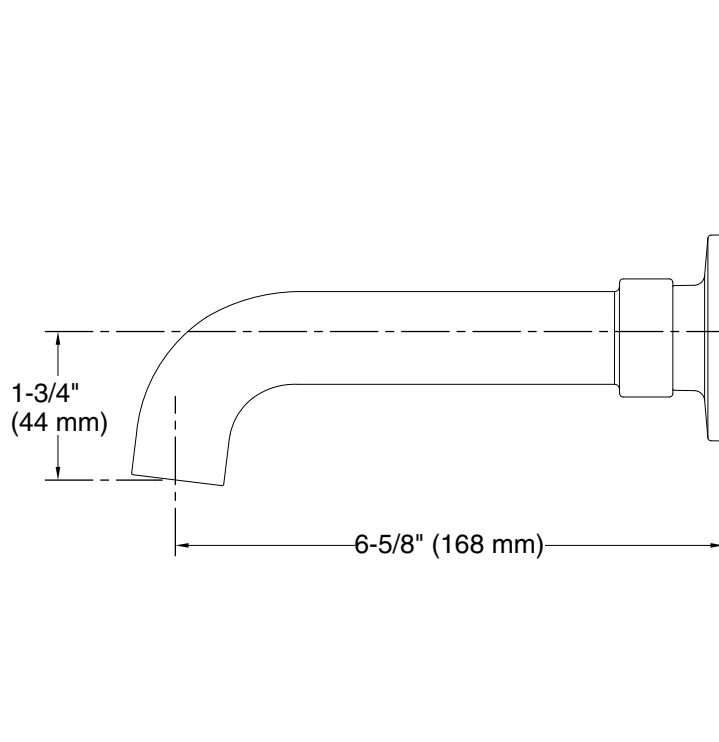

Features

- Designed in collaboration with Studio McGee
- Nondiverter spout
- 6-5/8" (168 mm) spout reach
- 1-1/4" (31.8 mm) max hole diameter
- Coordinates with other products in the Castia collection

Material

Technical Information

All product dimensions are nominal.

Spout:

Spout reach: 6-5/8" (168 mm)

Notes

Install this product according to the installation instructions.