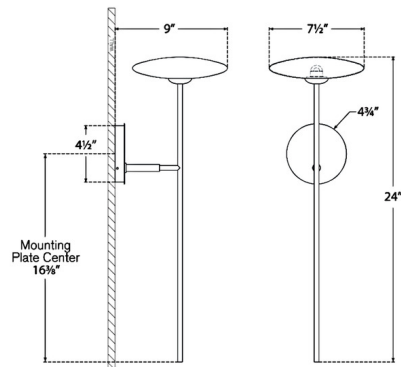

### Specifications

COLOR . . . . . Clear  
BODY FINISH . . . . . Aged Iron / Hand-Rubbed Antique Brass  
WATTAGE . . . . . 3W  
DIMMER . . . . . Standard 120V  
DIMENSIONS . . . . . 7.5"W x 24"H x 9"D  
INTEGRATED LED MODULE . . . . . 1 x LED/3W/120V LED

### Technical Information

LAMP COLOR . . . . . 2700K  
LUMENS/WATT . . . . . 83.33  
LUMINOUS FLUX . . . . . 250 lumens

Shown in aged iron / hand-rubbed antique brass / clear

CLICK TO VIEW PRODUCT

Notes: