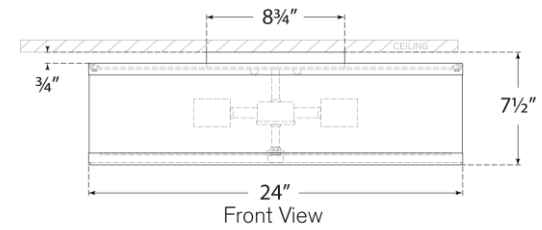

TEAR SHEET

Walker Large Flush Mount

Item # KS 4072G-L

Designer: kate spade new york

Height: 7.5"

Width: 24"

Canopy: 8.75" Round

Finishes: BSL, G, LC

Shade Treatments: L, L/BL, NL

Socket: 4 - E26 Keyless

Wattage: 4 - 40 A19

Weight: 9 Pounds

Front View

Bottom View