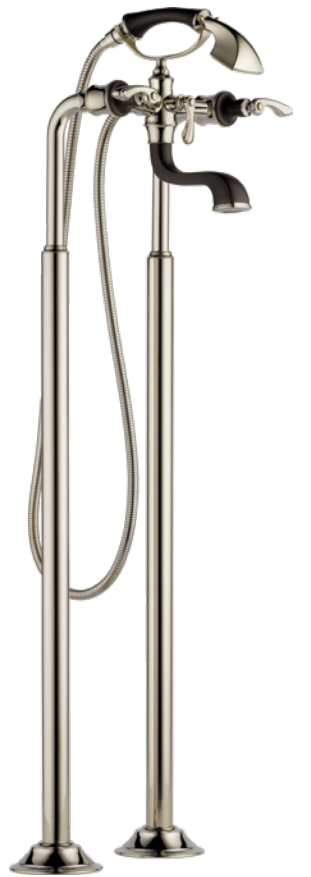

CHARLOTTE® BATH COLLECTION

The Charlotte® Bath Collection by Brizo® infuses clean lines with classical elegance, deftly bridging the gap between traditional and modern influences. The design takes its cues from the geometric forms of the 1920s Art Deco movement. Bold symmetry and sumptuous details add an instant sophistication to any bath.

Available Finishes

Widespread Lavatory Faucet in *Brilliance®* Polished Nickel/Cocoa Bronze™ (PNCO)
65385LF-LHP, HL5385

Polished Chrome (PC)

Brilliance® Polished Nickel (PN)

Brilliance® Brushed Nickel (BN)

Two-Handle Wall Mount Lavatory Faucet
65885LF-LHP, HL5885

Single-Handle Lavatory Faucet
65085LF

Roman Tub Faucet with Handshower
T67485-LHP, HL685
Available without handshower

Two-Handle Bidet Faucet
68485-LHP, HL5385

Two-Handle Floor Mount Tub Filler
T70385, T70210-LHP, RP73766
Available as deck or wall mount