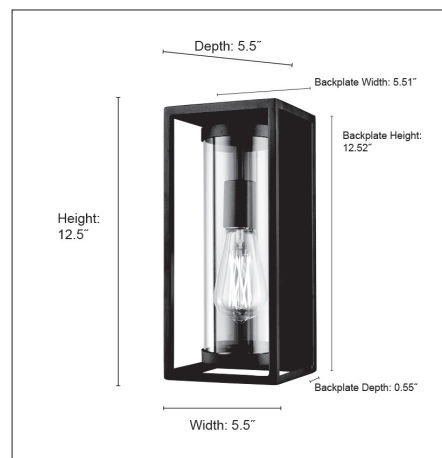

91601

CALEB ONE LIGHT OUTDOOR WALL SCONCE

**FINISH**

TBK - Textured Black

**DIMENSIONS**

Width 5.5"  
Height 12.5"  
Ext. 5.5"  
Backplate Width 5.51"  
Backplate Height 12.52"  
Backplate Depth 0.55"  
Weight 3.11 lbs.

**MATERIAL**

Steel

**GLASS**

Glass Clear

**LAMPING**

# Bulbs 1-Medium  
Bulb Base Medium (E26)  
Watts per Bulb 100W  
Voltage 120V  
Total Wattage 100 W  
Bulbs Included No

**CERTIFICATION**

ETL Listed Wet Location

**ITEM NUMBER**

SKU's 91601 TBK

91601 TBK

Millennium Lighting  
105 Declaration Drive  
McDonough, GA 30253  
[www.millenniumlighting.com](http://www.millenniumlighting.com)