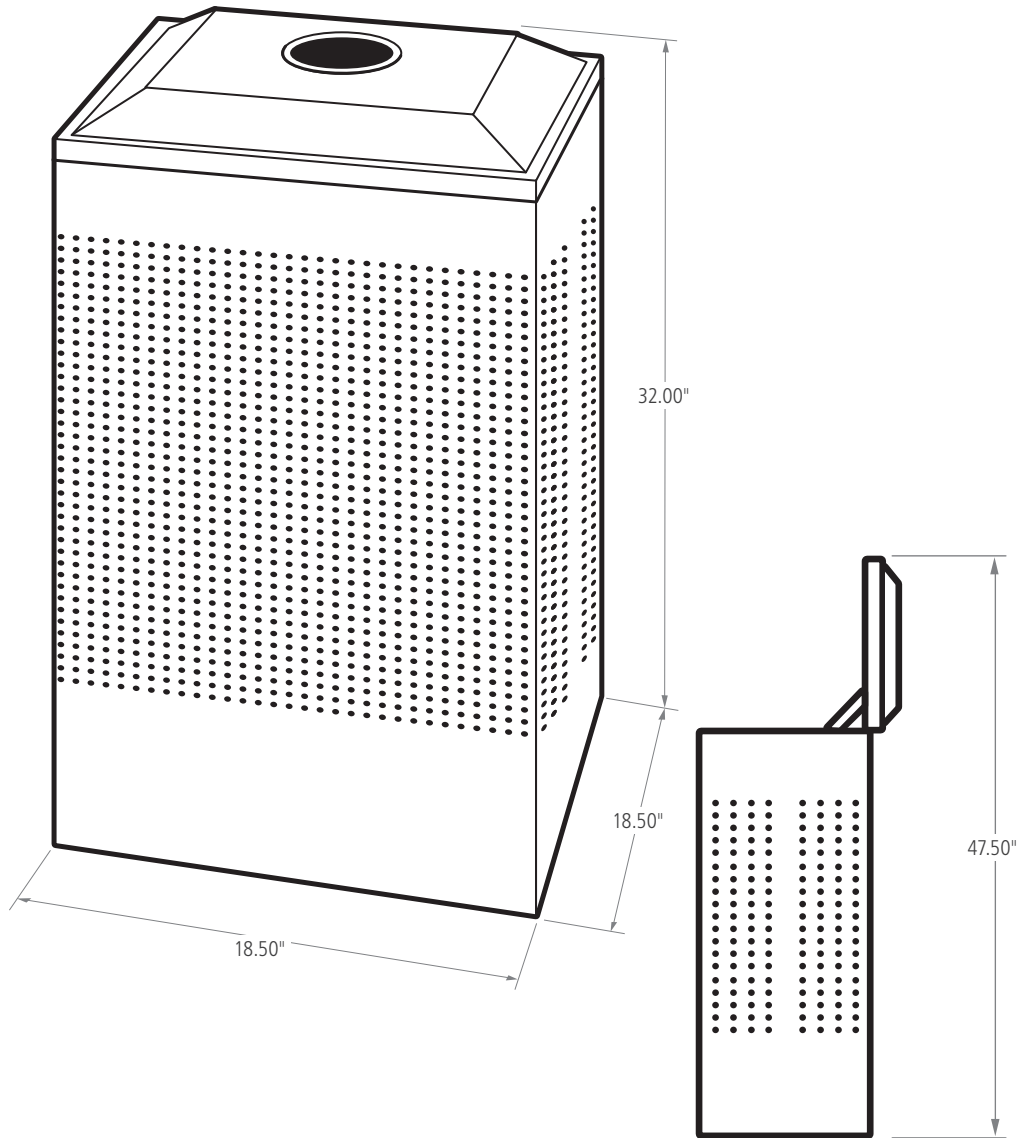

## SQUARE RECYCLING TOP

The sleek Silhouettes decorative refuse container has a contemporary graphic pattern designed to seamlessly and beautifully blend with indoor modern environments.

#### FEATURES

- ▶ Stream identification and lid openings for recycling compliance
- ▶ Heavy-gauge, fire-safe steel
- ▶ Leak-proof rigid plastic liner included to help contain liquids and keep the surrounding area cleaner
- ▶ Retainer bands discreetly hold liner bags in place and out of sight
- ▶ Lid is fastened to receptacle for easy waste removal
- ▶ Adjustable leg levelers create stability on uneven surfaces
- ▶ Shipped fully assembled

ADA COMPLIANT

GALLONS	LENGTH (in.)	WIDTH (in.)	HEIGHT (in.)	OPEN HEIGHT (in.)
29G	18.50	18.50	32.00	47.50

build your own ▶ [rubbermaidcommercial.com/customize](http://rubbermaidcommercial.com/customize)