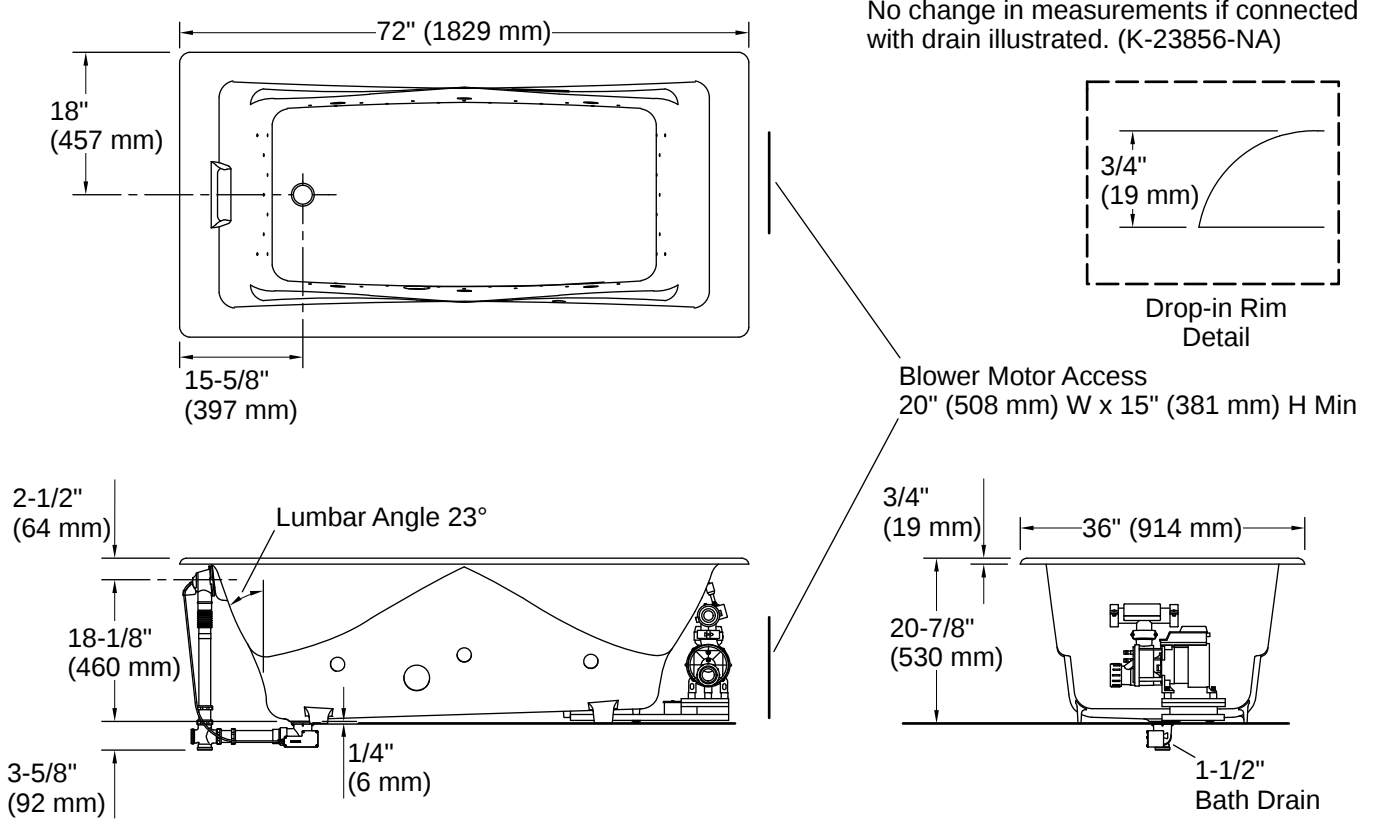

Installation

- Drop-in or undermount
- Reversible drain

Installation Notes

Install this product according to the installation instructions.

Measure your actual product for rough-in details.

The hot water supply should be 70% of the capacity of the bath or greater. Installations will vary.

ADA compliant when installed to the specific requirements of these regulations.