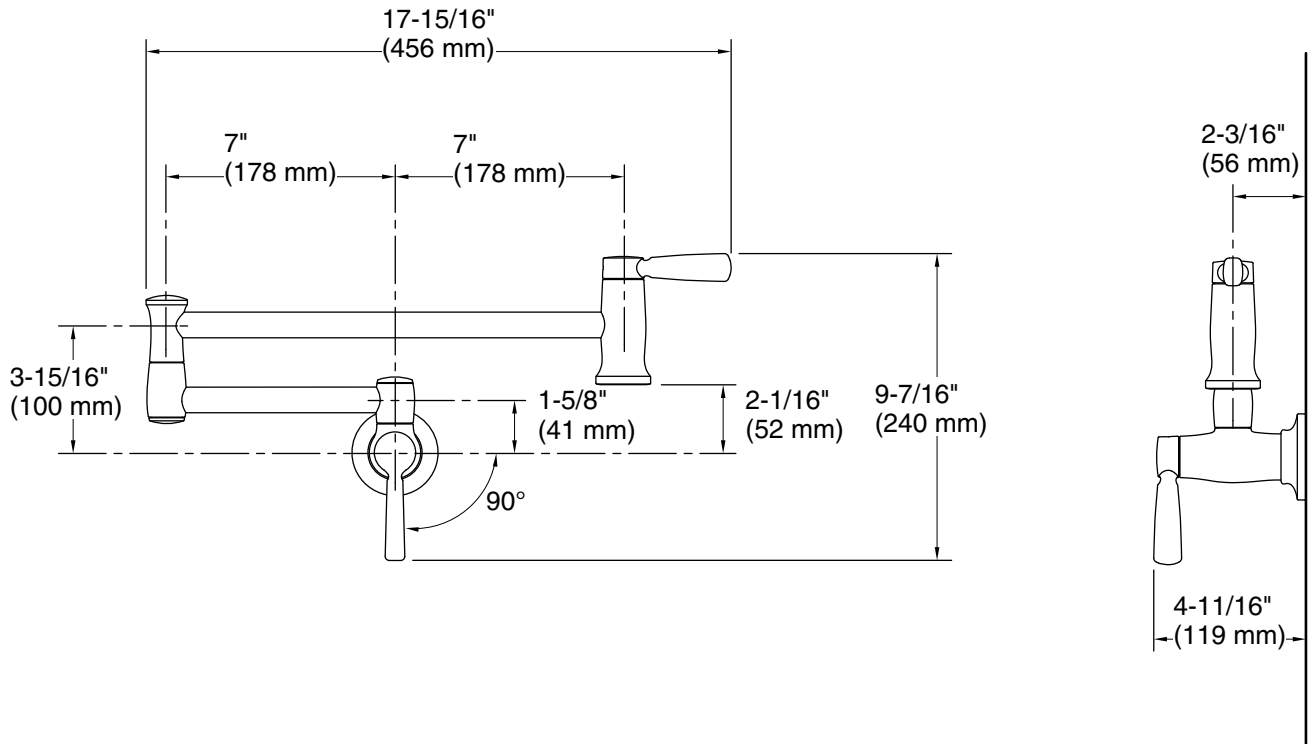

Features

- Articulating spout with 360° rotation offers superior clearance for filling pots on cooktops and ranges
- 23-3/16" (590 mm) swing spout reach
- 5.2 gpm (19.7 lpm) maximum flow rate at 60 psi (4.14 bar)
- Single lever handle with main lever shutoff
- KOHLER® ceramic disc valves exceed industry longevity standards for a lifetime of durable performance
- Coordinates with traditional-style kitchen products.

Technical Information

All product dimensions are nominal.

Faucet flow rate: 5.2 gal/min (19.7 l/min)

Spout:

Spout reach: 7" (178 mm)

Notes

Install this product according to the installation instructions.