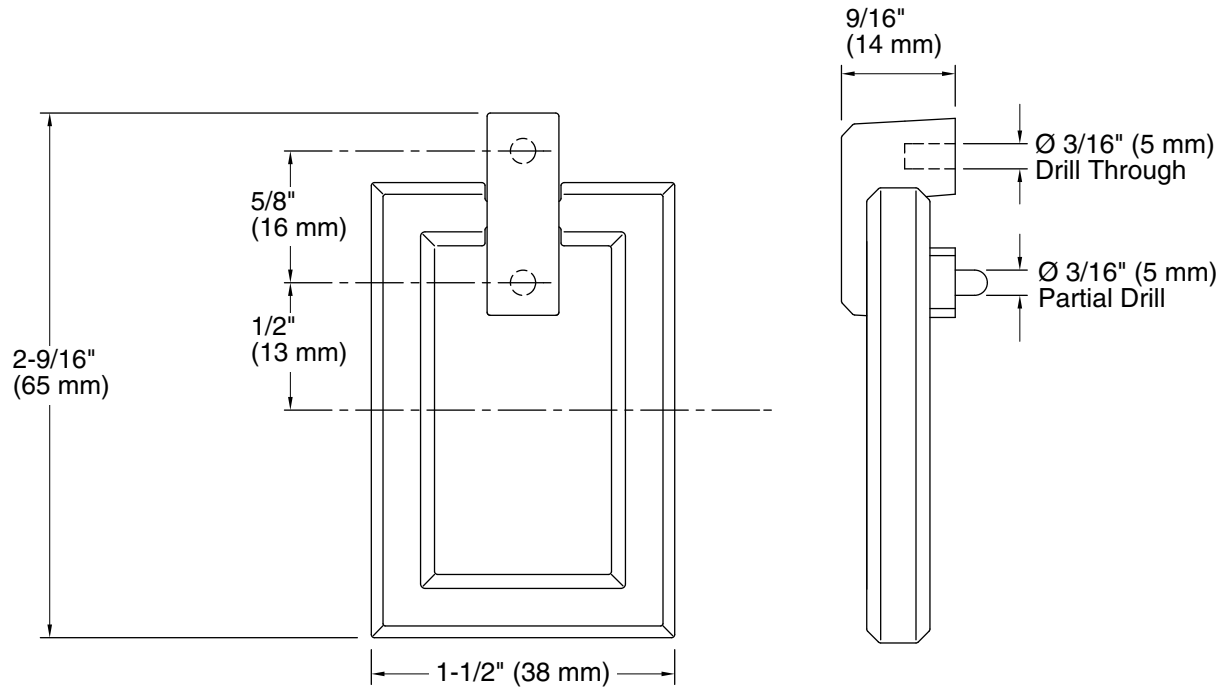

Poplin® Marabou®
3/4" cabinet pull
K-99687

Features

- Available in Chrome, Brushed, and Black finishes

Material

- Premium metal construction for durability and reliability

Codes/Standards

None Applicable

**KOHLER® One-Year Limited
Warranty**

See website for detailed warranty information.

Technical Information

All product dimensions are nominal.

Material: Metal