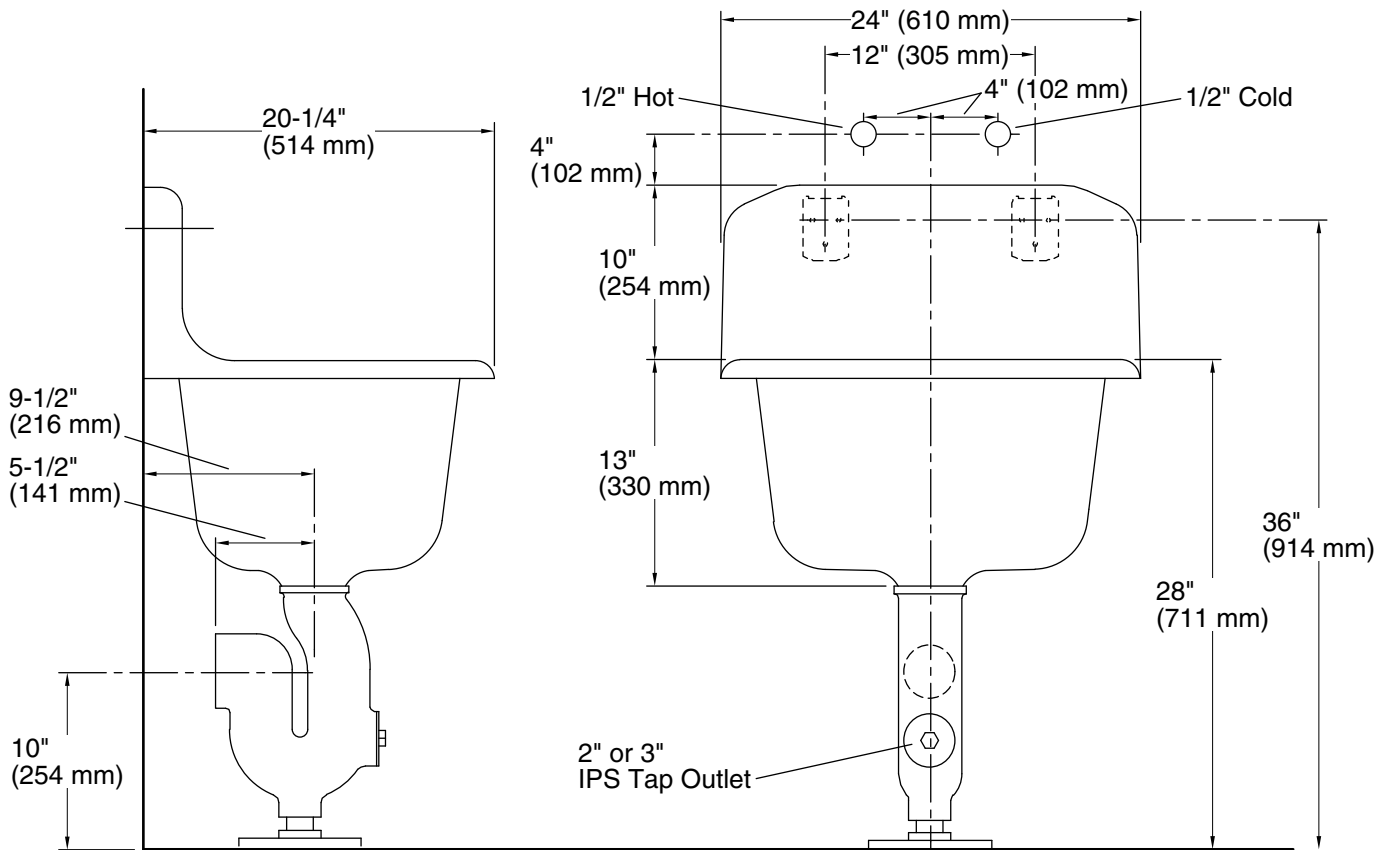

Features

- 24" (610 mm) x 20-1/4" (514 mm)
- Blank back
- Includes rim guard for added durability
- Sink exterior is an unpainted, ground-coat surface. Submitted pictures are customer photos that may reflect an alteration to the exterior, such as painting or refinishing, and may no longer reflect the raw elements of the cast iron material as purchased
- Rectangular basin
- Sink drain with strainer sold separately
- Without overflow

	0	White
---	---	-------

Technical Information

All product dimensions are nominal.

Basin configuration:	Single Bowl
Bowl area (Basin #1):	Width: 20" (508 mm) Bowl depth: 16" (406 mm) Water depth: 12" (305 mm)
Drain hole:	3-1/8" (80 mm)