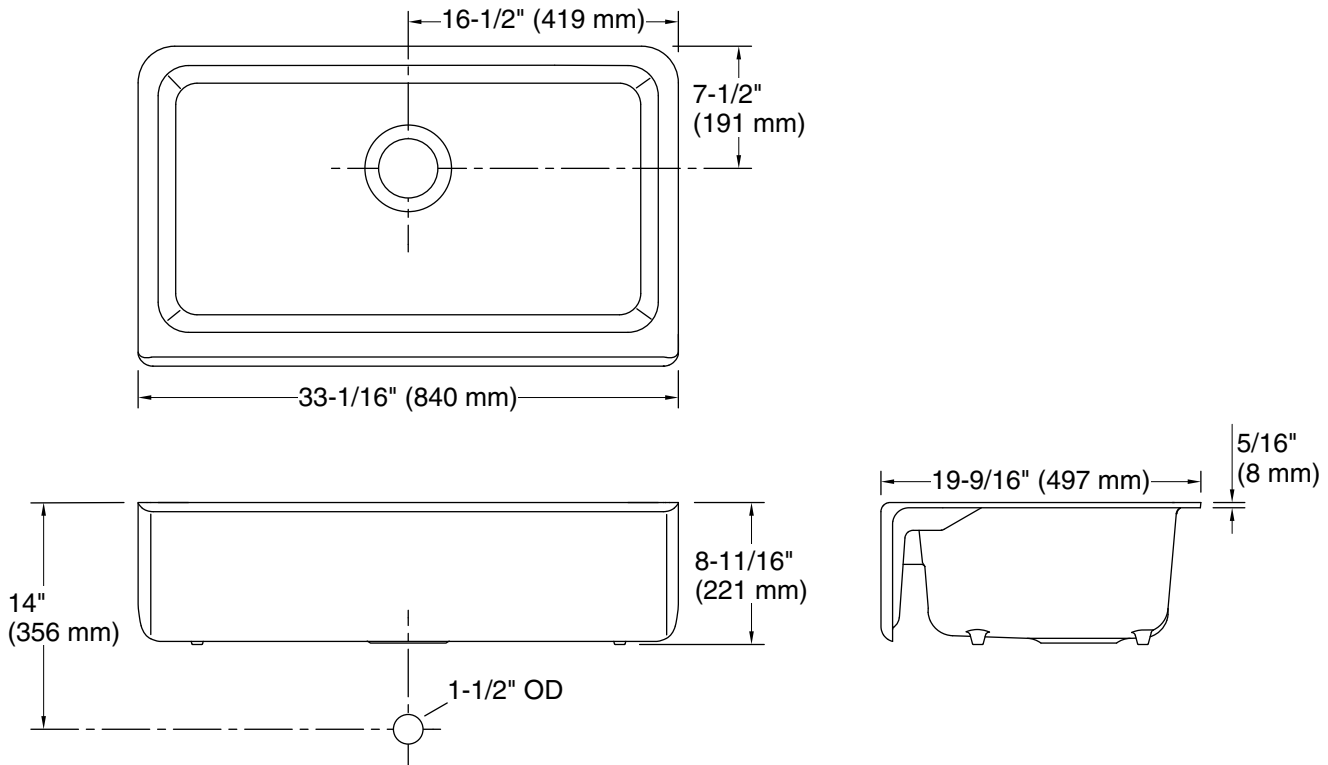

Technical Information

All product dimensions are nominal.

Basin configuration: Single Bowl

Center(s): 8" (203 mm)

Min. base cabinet width: 36" (914 mm)

Bowl area (Only): Length: 29-1/2" (749 mm)
Width: 15-3/8" (390 mm)
Bowl depth: 8-5/8" (220 mm)
Water depth: 8" (203 mm)

With overflow: No

Drain hole: 3-5/8" (92 mm)

Template: Apron-front, 1463896-7, required, included
Cabinet, 1465115-7, required, included

Notes

Install this product according to the installation instructions.