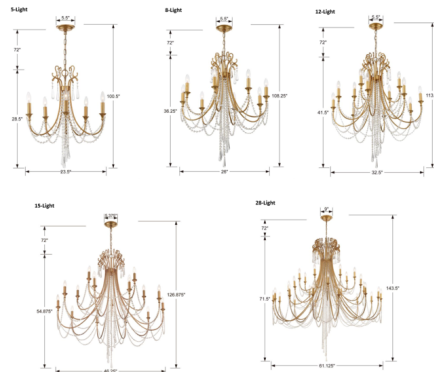

Description

The Arcadia Chandelier will make a beautiful, glamorous and eye catching statement. Features hand-cut Clear Crystal jewels draped from the Antique Silver or Antique Gold finished frame. Available with five, eight, twelve, fifteen, or twenty-eight lights. UL, cUL, and CSA listed.

Shown in antique silver / hand-cut crystal

Specifications

COLOR	Hand-Cut Crystal
BODY FINISH	Antique Silver
WATTAGE	75W
DIMMER	Standard 120V
DIMENSIONS	46.25"W x 54.87"H
BULB NOT INCLUDED	15 x B11/Candelabra (E12)/5W/120V LED
COUNTRY OF ORIGIN	China