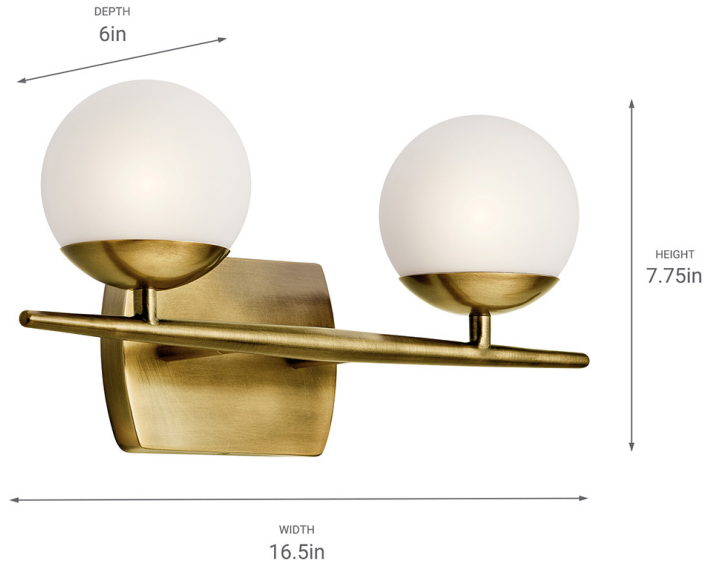

SPECIFICATIONS

Certifications/Qualifications

ADA Compliant	No
Prop65	Yes
DarkSky Approved	No
Location Rating	Damp
	kichler.com/warranty

Dimensions

Height	7.75"
Width	16.5"
Height From Center Of Wall Opening (Spec Sheet)	5.5"
Depth	6"
Weight	2.6 LBS
Canopy Height	4.5"
Canopy Width	6.25"
Canopy Depth	0.75"

Electrical

Input Voltage	120 V

Light Source

Light Source	Bulb
Lamp Included	Included
# Of Bulbs/LED Modules	2
Max Or Nominal Watt	50 W
Lamp Type	G9
Socket Type	G9 (9mm Bi Pin)
Dimmable	Yes

Mounting/Installation

Interior/Exterior	Interior Product
Mounting Weight	1.9 LBS
Install Glass Up Or Down	Both
Modular	No
Lead Wire Length	6

FIXTURE ATTRIBUTES

Housing/Glass

Primary Material	Steel
Shade Included	No
Shade Dimensions	4.50 DIA X 4.30

Product/Ordering Information

SKU	45581NBR
Finish	Natural Brass
UPC	783927468176

Finishes

- Chrome
- Natural Brass

ALSO IN THIS FAMILY

45582CH

45582NBR

45583CH

45583NBR