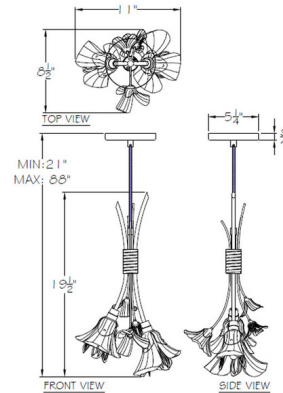

Canopy: 5.25 inch diameter.

Shown in gold leaf / crystal

Specifications

COLOR	Crystal
BODY FINISH	Gold Leaf
WATTAGE	12W
DIMMER	Standard 120V
DIMENSIONS	11"W x 19.5"H
BULB NOT INCLUDED	2 x CA10/Candelabra (E12)/6W/120V LED