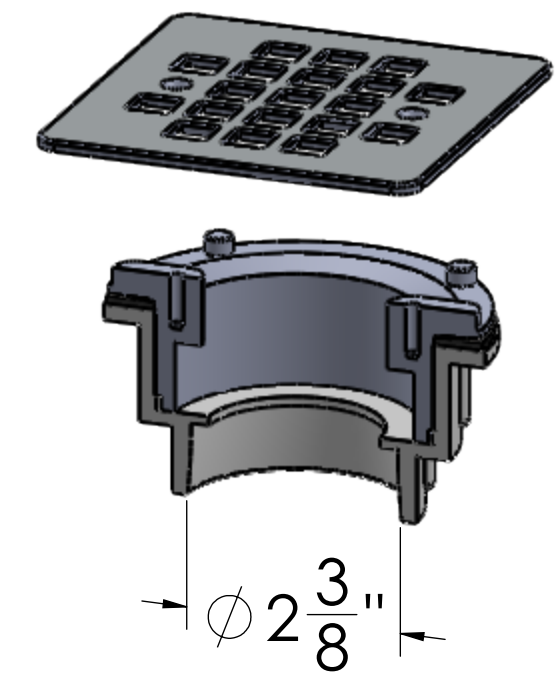

**Shaded area represents anti-slip coverage**

**Square Drain Model  
Include Drain Kit and  
Cover Plate**

**• All Dimentions are approximate. Measurements should be verified against the unit to ensure proper fit**