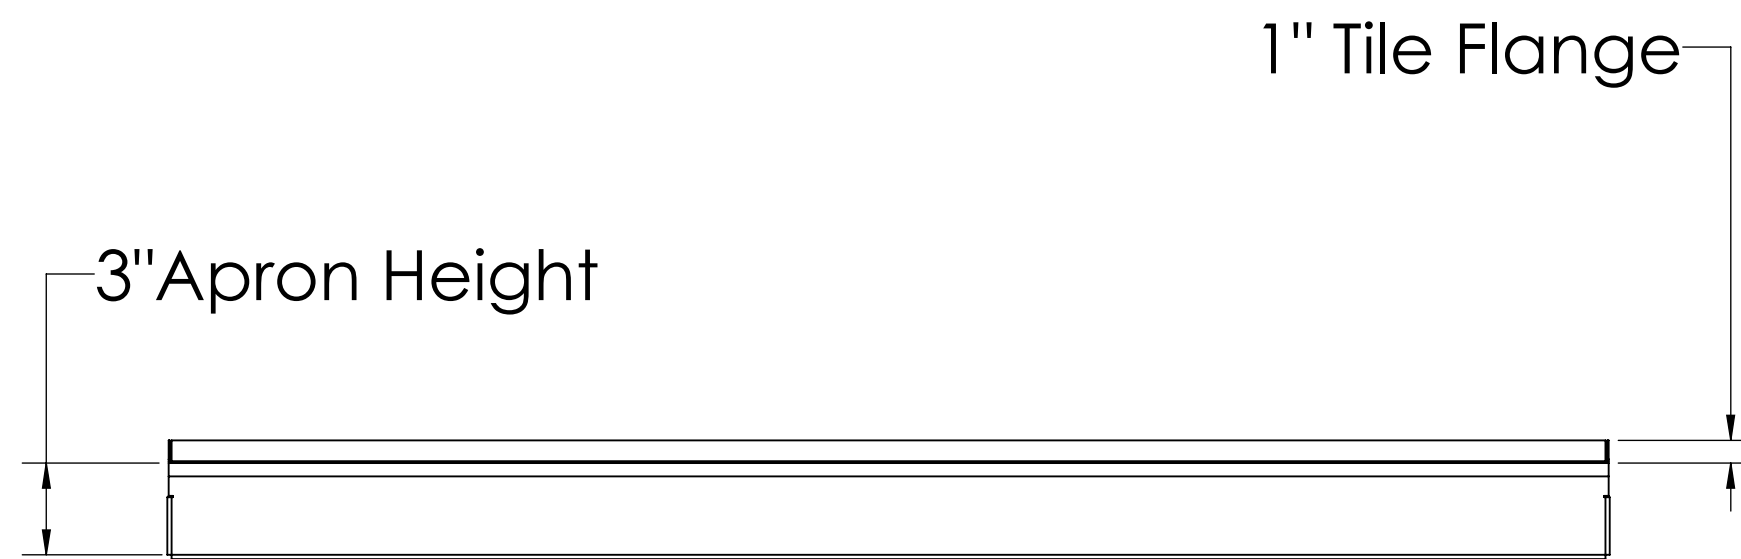

**Shaded area represents anti-slip coverage**

**Square Drain Model  
Include Drain Kit and  
Cover Plate**

**• All Dimentions are approximate. Measurements should be verified against the unit to ensure proper fit**