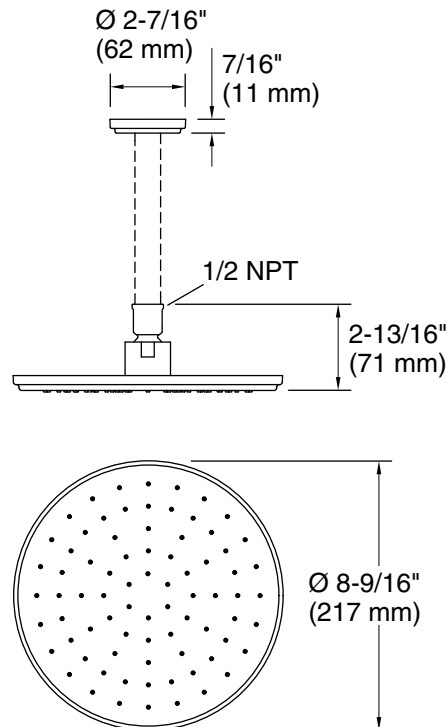

### Features

- High-quality solid-brass construction for durability and reliability
- Required shower arm sold separately
- Maximum flow rate of 2.5 gpm (9.5 lpm)
- Single-function spray
- Includes escutcheon
- Diameter is 8-1/2" (216 mm)

### Technical Information

All product dimensions are nominal.

Shower/Rainhead rated max flow: 2.5 gal/min (9.5 l/min)