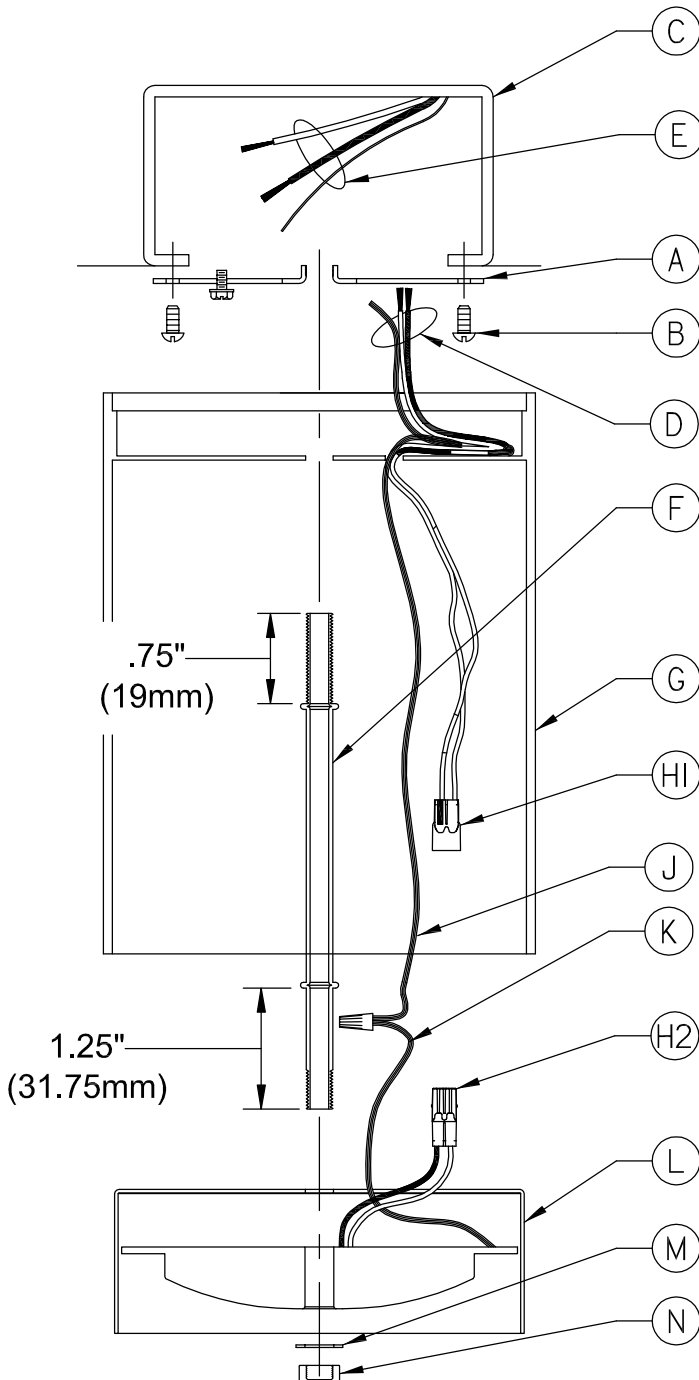

Assembly & Installation Instructions

CAUTION: Read instructions carefully and turn electricity off at main circuit breaker panel before beginning installation.

P5774 SERIES

WARNING - If any Special Control Devices are used with this Fixture, Follow the Instructions Carefully to assure full compliance with N.E.C. requirements. If there are any questions, contact a Qualified Electrical Contractor.

WARNING - the edge of the wall plate must be sealed to the wall with a permanent waterproof material (latex, silicone, urethane, etc.) to comply with U.L. requirements.

NOTE: For more product specifications and information see www.progresslighting.com

ASSEMBLY STEPS:
ASSEMBLAGE ÉTAPES:
MONTAJE PASOS:

1. B → A, C
2. D → E
3. F → G, A
4. H1 → H2
5. J → K
6. L → F
7. M → F
8. N → F

C, & E
 (NOT FURNISHED)
 (NON FOURNIE)
 (NO INCLUIDA)