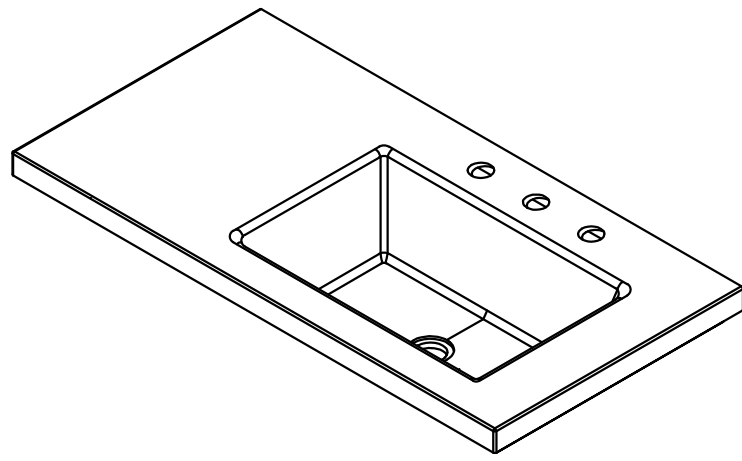

THIRD ANGLE PROJECTION

**hardware resources**

MATERIAL FINISH TITLE

TOP037XXAST

DRAWN BY DATE

Tony.Huang 12-27-19

DESIGNED BY DATE DRAWING NUMBER REV

APPROVED BY DATE SIZE RELEASE LEVEL

A3 SCALE 1:1 SHEET 1 OF 1

Material :Lavante - Cultured Marble

THIRD ANGLE PROJECTION						<b>hardware resources</b>			
MATERIAL	FINISH								
DRAWN BY		DATE		TOPR37LAAST					
Tony. Huang		04-28-20		DRAWING NUMBER				REV	
DESIGNED BY		DATE		DRAWING NUMBER				REV	
APPROVED BY		DATE		SIZE	RELEASE LEVEL				
				A3	SCALE	1:1	SHEET	1 OF 1	