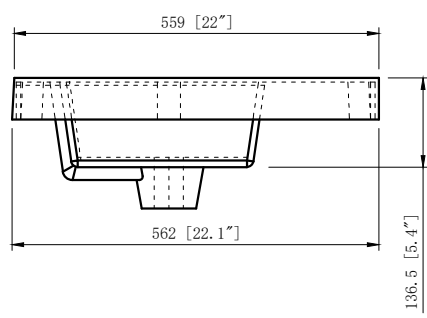

THIRD ANGLE PROJECTION

**hardware resources**

MATERIAL FINISH TITLE

TOP037XXAST

DRAWN BY DATE

Tony.Huang 12-27-19

DESIGNED BY DATE DRAWING NUMBER REV

APPROVED BY DATE SIZE RELEASE LEVEL

A3 SCALE 1:1 SHEET 1 OF 1

Material :Lavante - Cultured Marble

THIRD ANGLE PROJECTION						<b>hardware resources</b>			
MATERIAL	FINISH								
DRAWN BY		DATE		TOPR37LAAST					
Tony. Huang		04-28-20		DRAWING NUMBER				REV	
DESIGNED BY		DATE		DRAWING NUMBER				REV	
APPROVED BY		DATE		SIZE	RELEASE LEVEL				
				A3	SCALE	1:1	SHEET	1 OF 1	