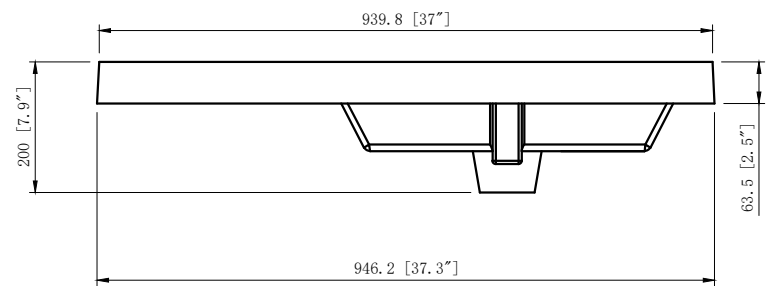

THIRD ANGLE PROJECTION

**hardware resources**

MATERIAL FINISH TITLE

TOP037XXAST

DRAWN BY DATE

Tony.Huang 12-27-19

DESIGNED BY DATE DRAWING NUMBER REV

APPROVED BY DATE SIZE RELEASE LEVEL

A3 SCALE 1:1 SHEET 1 OF 1

Material :Lavante - Cultured Marble

THIRD ANGLE PROJECTION						<b>hardware resources</b>			
MATERIAL	FINISH								
DRAWN BY		DATE		TOPR37LAAST					
Tony. Huang		04-28-20		DRAWING NUMBER				REV	
DESIGNED BY		DATE		DRAWING NUMBER				REV	
APPROVED BY		DATE		SIZE	RELEASE LEVEL				
				A3	SCALE	1:1	SHEET	1 OF 1	