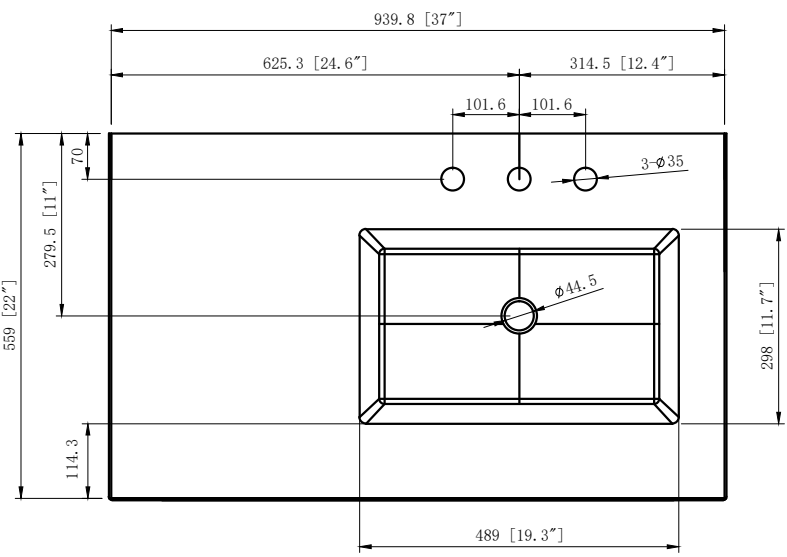

THIRD ANGLE PROJECTION

**hardware resources**

MATERIAL FINISH TITLE

TOP037XXAST

DRAWN BY DATE

Tony.Huang 12-27-19

DESIGNED BY DATE DRAWING NUMBER REV

APPROVED BY DATE SIZE RELEASE LEVEL

A3 SCALE 1:1 SHEET 1 OF 1

Material :Lavante - Cultured Marble

THIRD ANGLE PROJECTION						<b>hardware resources</b>			
MATERIAL	FINISH								
DRAWN BY		DATE		TOPR37LAAST					
Tony. Huang		04-28-20		DRAWING NUMBER				REV	
DESIGNED BY		DATE		DRAWING NUMBER				REV	
APPROVED BY		DATE		SIZE	RELEASE LEVEL				
				A3	SCALE	1:1	SHEET	1 OF 1	