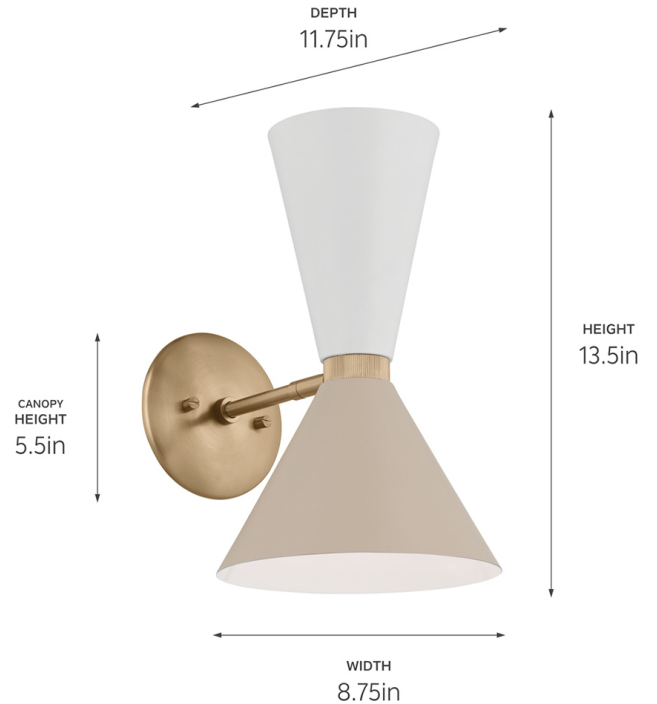

SPECIFICATIONS

Certifications/Qualifications

ADA Compliant	No
Prop65	Yes
Location Rating	Damp
	kichler.com/warranty

Dimensions

Height	13.5"
Width	8.75"
Height From Center Of Wall Opening (Spec Sheet)	7.5"
Depth	11.75"
Weight	3.25 LBS
Canopy Width	5.5"
Canopy Depth	0.75"

Electrical

Input Voltage	120 V

Light Source

Light Source	Bulb
Lamp Included	Not Included
# Of Bulbs/LED Modules	2
Max Or Nominal Watt	60 W
Lamp Type	A, G25
Socket Type	E26 (Medium)
Dimmable	Yes
Dimmable Notes	Dimmable when used with dimmer switch (sold separately); when using LED bulbs, see bulb manufacturer dimming specifications.

Mounting/Installation

Interior/Exterior	Interior Product
Mounting Weight	3.25 LBS
Install Glass Up Or Down	Both
Lead Wire Length	6
Wire Connectors	Wire Nuts

FIXTURE ATTRIBUTES

Housing/Glass

Primary Material	Steel
Shade Included	Yes
Shade Description	Metal Cone Shade
Shade Dimensions	Wide 8.75" large DIA x 5.75" H x 2.25" small DIA + Narrow 5.5" large DIA x 7.25" H x 2.25" small DIA

Product/Ordering Information

SKU	52570CPZGRG
Finish	Champagne Bronze™
UPC	783927030564

Finishes

- Champagne Bronze™ | Black
- Champagne Bronze™ | Greige | White
- Champagne Bronze™ | White