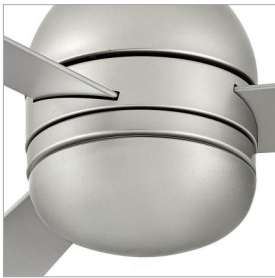

LIGHT KIT COVER

932027FMW

TREY LIGHT KIT COVER

DETAILS	
FINISH:	Matte White
MATERIAL:	Steel
DIMMABLE:	DOES NOT APPLY

DIMENSIONS	
WIDTH:	9.8"
HEIGHT:	2.8"

SHIPPING	
CARTON LENGTH:	10
CARTON WIDTH:	10
CARTON HEIGHT:	3
CARTON WEIGHT:	1.2

PRODUCT DETAILS:

- Control your fan's power, light, speed, direction, and so much more from the Hinkley Home Automation app