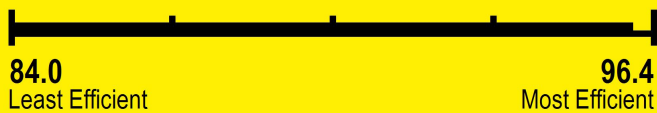

# ENERGYGUIDE

Boiler  
Water  
Natural Gas, Propane Gas

RINNAI  
Model IP150S (REB-B4400FFUS)

Efficiency Rating (AFUE)\*

96.0

Range of Similar Models  
\* Annual Fuel Utilization Efficiency

For energy cost info, visit  
[productinfo.energy.gov](http://productinfo.energy.gov)