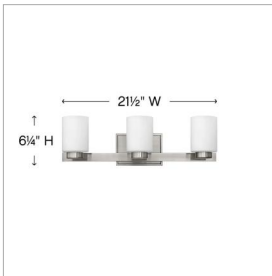

MILEY

5053BN

MEDIUM THREE LIGHT VANITY

Miley's chic design complements a variety of décors with its sleek lines and elegant glass shape. The cast stepped back plate and cast glass holders in Chrome or Brushed Nickel finishes add to its beauty.

DETAILS	
FINISH:	Brushed Nickel
MATERIAL:	Metal
GLASS:	Etched White
DIMMABLE:	Yes

DIMENSIONS	
WIDTH:	21.5"
HEIGHT:	6.3"
WEIGHT:	5lb
BACK PLATE:	6.5"W X 4.5"H
EXTENSION:	5.5"
TOP TO OUTLET:	4"

LIGHT SOURCE	
LIGHT SOURCE:	Socketed
WATTAGE:	3-60w G-9 *Included or 3-5w G9 LED, 60w Equiv.
VOLTAGE:	120v

SHIPPING	
CARTON LENGTH:	27.5
CARTON WIDTH:	8
CARTON HEIGHT:	7.3
CARTON WEIGHT:	6

PRODUCT DETAILS:

- This fixture can be mounted either up or down to best fit your space
- Damp Rated
- Merging the best of traditional and modern elements with a sophisticated and streamlined look