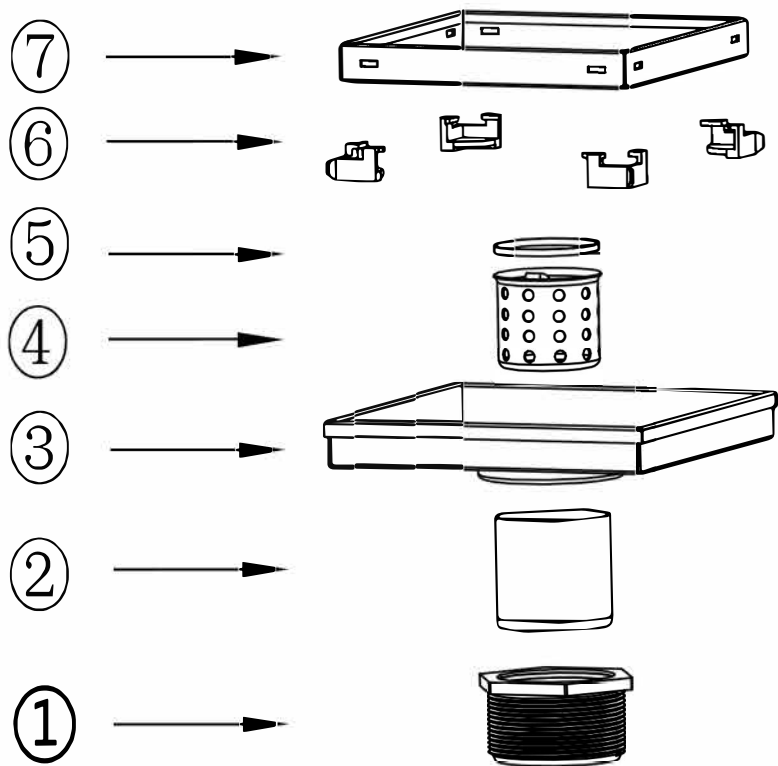

SQL6

7	Q02S tile cover	Tile Cover*	1
6	Cover buckle	NY-SQL-CB	4
5	silicone ring	NY-SILC	1
4	filter basket	NY-FILT	1
3	QD base body	Base Body*	1
2	outlet pipe	NY-PIPE	1
1	threaded adapter	NY-THREAD	1
Number	Description	SKU	QTY