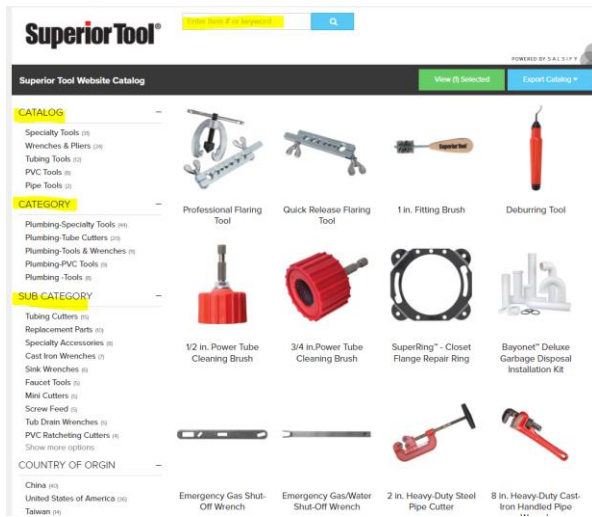

## How to use the Superior Tool Website Catalog

Access the catalog with this link:

<https://app.salsify.com/catalogs/ebb6f615-73e3-485c-9ee5-0fceeefae05/products?filter=%3D&page=1>

No Salsify log in credentials required

Search for items by Catalog, Category, Subcategory, Item Number or Keyword

Select the items by hovering over the image and click

- A Green selected check mark will appear on the item(s) in the upper right-hand corner of the image