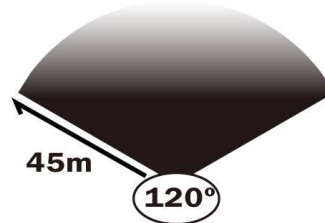

K1403 High Performance Infrared PoE+ Illuminator 850nm

FEATURES:

- PoE with Cat5e cable up to 45M (147 ft)
- High Power IR LED x 12pcs
- Brightness Adjustable (10 steps)
- Delay time Adjustable (2-30 sec)
- External trigger mode (NO or NC) Selectable (Trigger in and Trigger out)
- Light ON and light OFF : ambient brightness adjustable
- IR Remote control
- IK 10 Vandal resistance approved
- IP68 waterproof
- AC24V / DC48-56V/PoE+ (802.3at)

SPECIFICATIONS:

ITEM	K1403
Quantity of LED	3W high power LEDs X 12pcs
Wavelength	850nm
Beam angle	10、30、60、120 degrees
IR distance	45 m (147 ft)
Day/night switch	Master Mode: auto on/off by Light Sensor; Slave Mode: on/off by Trigger Input
Voltage	AC24V / DC48-56V/ PoE+ (802.3at)
Power consumption	22 W 802.3at PoE+ class 4
Trigger I/O	Trigger Input: NC/NO selectable (TTL) Trigger Output :NC/NO selectable (Dry Contact)

Front panel	Vandal PC
Housing	Aluminum
Bracket	Wall mount bracket
Working temperature	-30°C ~ + 60°C (-22 to 140°F)
Water Proof	IP68
Vandal Proof	IK10
Color	Black
Dimension	140 x 150 x 57 mm (without bracket)
Net weight	1.2kg (without bracket)

Dimension: