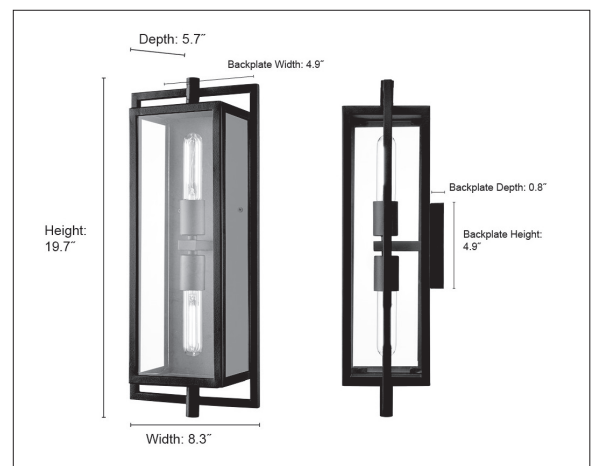

250002

RANKIN TWO LIGHT OUTDOOR WALL MOUNT

FINISH

TBK - Textured Black

DIMENSIONS

Width 8.3"
Height 19.7"
Depth 5.7"
Backplate Width 4.9"
Backplate Height 4.9"
Backplate Depth 0.8"
Weight 6.15 lbs

MATERIAL

Steel

GLASS

Glass Clear

LAMPING

Bulbs 2-Medium
Bulb Base Medium (E26)
Watts per Bulb 60W
Voltage 120V
Total Wattage 60W
Bulbs Included No

CERTIFICATION

ETL Listed Wet Location

ITEM NUMBER

SKU's 250002 TBK

250002 TBK

Millennium Lighting
105 Declaration Drive
McDonough, GA 30253
www.millenniumlighting.com