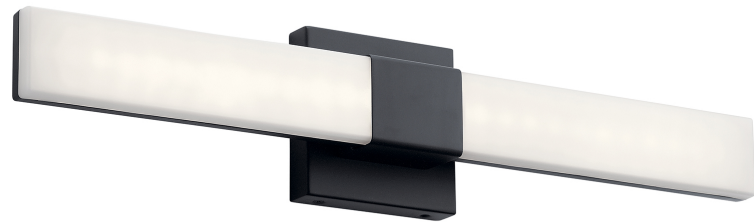

SPECIFICATIONS

Certifications/Qualifications

ADA Compliant	Yes
Prop65	Yes
DarkSky Approved	No
Location Rating	Damp
	kichler.com/warranty

Dimensions

Height	5"
Width	24"
Height From Center Of Wall Opening (Spec Sheet)	2.5"
Depth	2.9"
Weight	2.42 LBS
Canopy Height	5"
Canopy Width	5"
Canopy Depth	1"

Electrical

Input Voltage	120 V
---------------	-------

Light Source

Light Source	Integrated LED
Lamp Included	Integrated
# Of Bulbs/LED Modules	1
Max Wattage/Range	12
Dimmable	Yes

Photometrics

Color Temperature Range	3000K
Color Rendering Index (CRI)	90
Delivered Lumens	1300 L
Rated Life	40000 hours

Mounting/Installation

Interior/Exterior	Interior Product
Mounting Weight	2.42 LBS
Install Glass Up Or Down	Both
Modular	Yes
Lead Wire Length	6
Wire Connectors	Wire Nuts

FIXTURE ATTRIBUTES

Housing/Glass

Primary Material	Aluminum, Steel
------------------	-----------------

Product/Ordering Information

SKU	84187
Finish	Matte Black
UPC	887913841872

Finishes

● Matte Black

ALSO IN THIS FAMILY