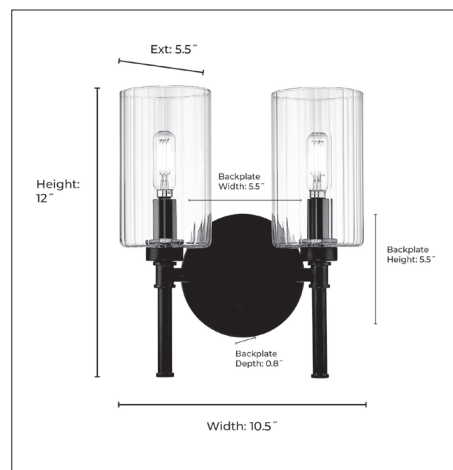

9922 PN

Millennium Lighting
105 Declaration Drive
McDonough, GA 30253
www.millenniumlighting.com