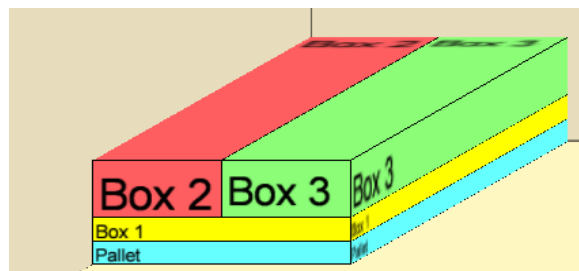

Ecommerce (Shipping Pre-Paid)

Pallet Size: 106 1/2"L x 45" W x 19 1/4"H
Pallet Weight: 915lbs