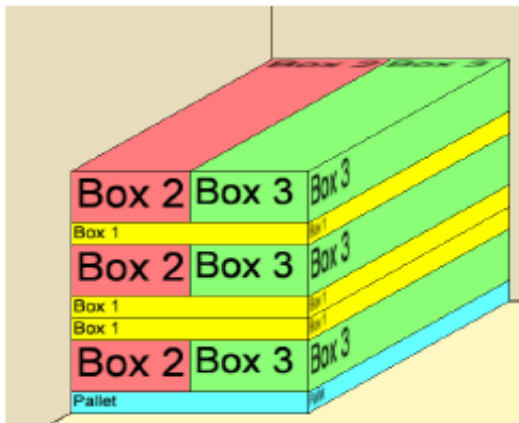

Pallet/Container Loading

Pallet Size: 106 1/2" L x 45" W x 49 1/4"H
Pallet Weight: 2545lbs