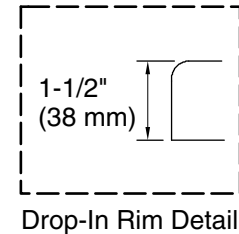

Color	Code	Description
-------	------	-------------

	0	White
---	---	-------

No change in measurements if connected with drain illustrated. (K-11677)

 Recommended Faucet Location

Technical Information

All product dimensions are nominal.

Drain location:	Reversible
Basin area, bottom:	41" x 20-1/2" (1041 mm x 521 mm)
Basin area, top:	53-1/2" x 32-1/8" (1359 mm x 816 mm)
Weight:	80 lbs (36.3 kg)
Minimum floor load:	35 lbs/ft ² (170.9 kg/m ²)
Water depth:	15" (381 mm)
Water capacity:	57 gal (215.8 L)
Cutout:	Drop-in, 58-1/2" x 40-1/2" (1486 mm x 1029 mm)
Minimum flat for door:	3-1/4" (83 mm)