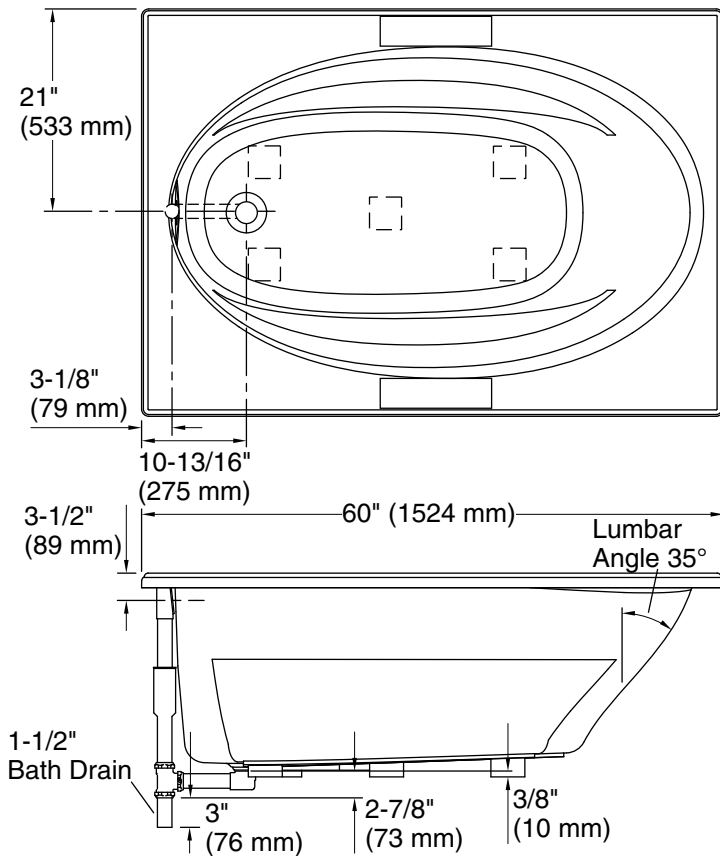

- Reversible drain
- Drop-in

Required Products/Accessories

K-T37391 Rotary-turn bath drain trim
K-T37392 Rotary-turn bath drain trim

or

K-37383 Rough-in cable bath drain, PVC, 30" cable with tubing
K-78438 30" cable bath drain

Color	Code	Description
-------	------	-------------

	0	White
---	---	-------

No change in measurements if connected with drain illustrated. (K-11677)

 Recommended Faucet Location

Technical Information

All product dimensions are nominal.

Drain location:	Reversible
Basin area, bottom:	41" x 20-1/2" (1041 mm x 521 mm)
Basin area, top:	53-1/2" x 32-1/8" (1359 mm x 816 mm)
Weight:	80 lbs (36.3 kg)
Minimum floor load:	35 lbs/ft ² (170.9 kg/m ²)
Water depth:	15" (381 mm)
Water capacity:	57 gal (215.8 L)
Cutout:	Drop-in, 58-1/2" x 40-1/2" (1486 mm x 1029 mm)
Minimum flat for door:	3-1/4" (83 mm)

Notes

Measure your actual product for rough-in details.

Install this product according to the installation instructions.

The hot water supply should be 70% of the capacity of the bath or greater. Installations will vary.