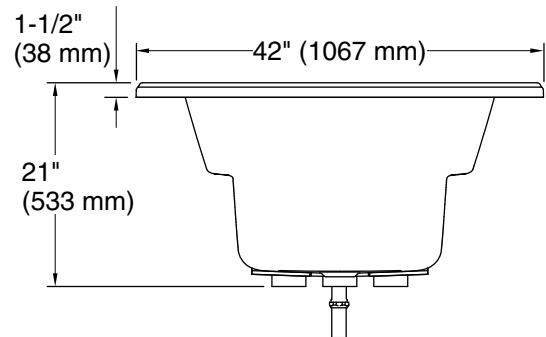

Color	Code	Description
-------	------	-------------

	0	White
---	---	-------

No change in measurements if connected with drain illustrated. (K-11677)

 Recommended Faucet Location

Technical Information

All product dimensions are nominal.

Drain location:	Reversible
Basin area, bottom:	41" x 20-1/2" (1041 mm x 521 mm)
Basin area, top:	53-1/2" x 32-1/8" (1359 mm x 816 mm)
Weight:	80 lbs (36.3 kg)
Minimum floor load:	35 lbs/ft ² (170.9 kg/m ²)
Water depth:	15" (381 mm)
Water capacity:	57 gal (215.8 L)
Cutout:	Drop-in, 58-1/2" x 40-1/2" (1486 mm x 1029 mm)
Minimum flat for door:	3-1/4" (83 mm)