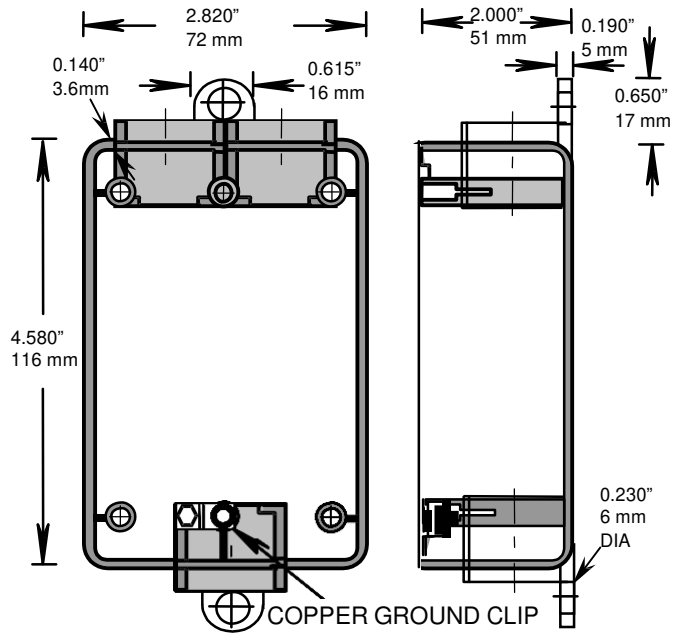

RIGID PVC CONDUIT FITTINGS

ISSUE DATE:
DATE D'EMISSION: 2001 02 28

FSCC SINGLE GANG BOXES

SUPERCEDES:
REPLACE: 2000 12 05

PRODUCT CODE	PART NUMBER	VOLUME	
		(cubic in)	(cubic mm)
077622	FSCC-10	16.3	267.3
077623	FSCC-15	16.3	267.3

INSERTS AND GROUND CLIP

DESCRIPTION	PART NUMBER	SIZE	QUANTITY
REGULAR INSERT	072537	6-32	5
COLLAR INSERT	072536	6-32	1
SCREW(HEXHEAD COMB)WITH GROUND CLIP	072512	10-32 X 5/16	1