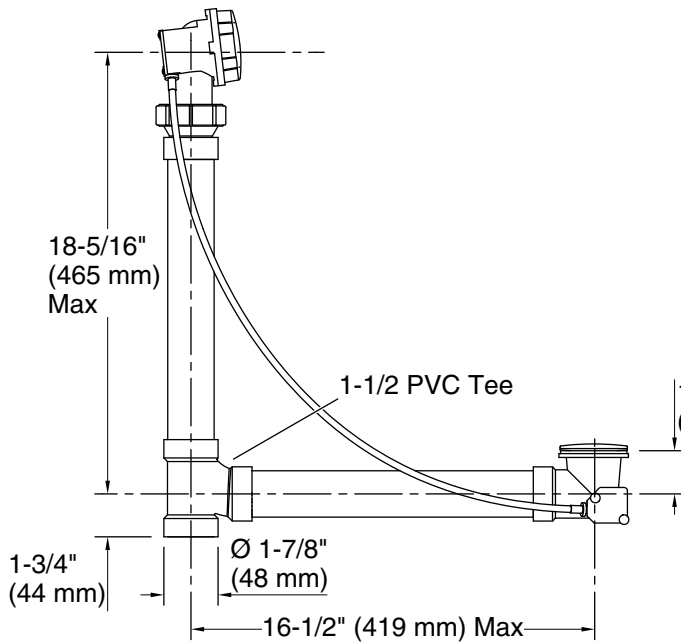

Features

- For baths 14" – 21" (356 – 533 mm) deep from center of bath overflow outlet to center of bath drain outlet
- External 27" (686 mm) length cable
- No internal linkages, reducing the potential for clogging

Material

- Metal construction control handle and stopper
- Schedule 40 PVC

Installation

- Adjustable rotating connection for easy installation

Recommended Products/Accessories

K-23726 Drain treatment

Codes/Standards

Through-the-Floor

Above-the-Floor

Technical Information

All product dimensions are nominal.

Material: Metal

Notes

Install this product according to the installation guide.

The combined length of the vertical (supplied) and horizontal (supplied) tubing after being cut for the bath installation must be equal to or less than 25" (635 mm).