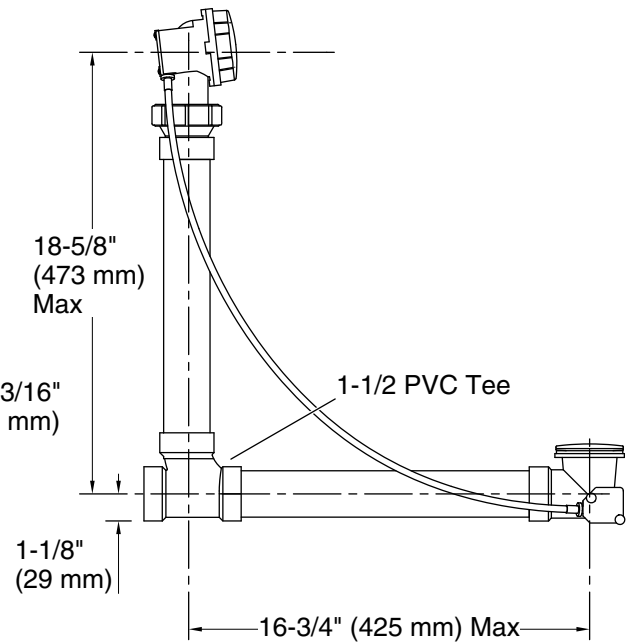

Features

- For baths 14" – 21" (356 – 533 mm) deep from center of bath overflow outlet to center of bath drain outlet
- External 27" (686 mm) length cable
- No internal linkages, reducing the potential for clogging

Material

- Metal construction control handle and stopper
- Schedule 40 PVC

Installation

- Adjustable rotating connection for easy installation

Recommended Products/Accessories

K-23726 Drain treatment

Codes/Standards

Through-the-Floor

Above-the-Floor

Technical Information

All product dimensions are nominal.

Material: Metal

Notes

Install this product according to the installation guide.

The combined length of the vertical (supplied) and horizontal (supplied) tubing after being cut for the bath installation must be equal to or less than 25" (635 mm).