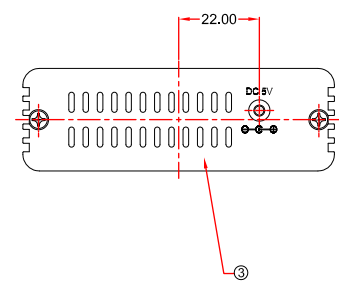

8 7 6 5 4 3 2 1

F  
E  
D  
C  
B  
A

NO.	DESCRIPTION	MATERIAL	COLOR
5	Flat Head M3 x 4.5mm long screw	STEEL	BLACK
4	PCB sub assembly	N/A	N/A
3	Right baffle,aluminum,BLACK anodizing,one color printing	AL 6063	BLACK
2	housing,aluminum,BLACK anodizing,Front three color printing,back laser carving	AL 6063	BLACK
1	Left baffle,aluminum,BLACK anodizing,one color printing	AL 6063	BLACK

THIRD ANGLE PROJECTION

**GENERAL NOTES**

DIMENSIONS ARE IN MM - DO NOT SCALE  
THIS DOCUMENT CONTAINS CONFIDENTIAL, PROPRIETARY INFORMATION THAT IS PROPERTY OF STARTECH.COM

PRODUCT ID	MCM10GSFP
DESCRIPTION	10GbE Fiber Ethernet Media Converter
<b>DO NOT SCALE</b>	<b>SHEET: 1 OF: 1</b>
<b>UPLOAD DATE: 3/07/2024</b>	