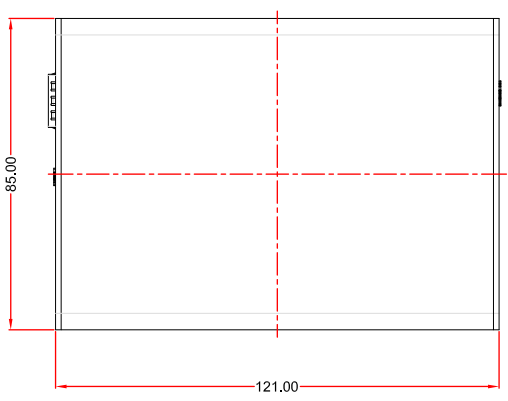

8 7 6 5 4 3 2 1

F  
E  
D  
C  
B  
A

NO.	DESCRIPTION	MATERIAL	COLOR
5	Flat Head M3 x 4.5mm long screw	STEEL	BLACK
4	PCB sub assembly	N/A	N/A
3	Right baffle,aluminum,BLACK anodizing,one color printing	AL 6063	BLACK
2	housing,aluminum,BLACK anodizing,Front three color printing,back laser carving	AL 6063	BLACK
1	Left baffle,aluminum,BLACK anodizing,one color printing	AL 6063	BLACK

THIRD ANGLE PROJECTION

**GENERAL NOTES**

DIMENSIONS ARE IN MM - DO NOT SCALE  
THIS DOCUMENT CONTAINS CONFIDENTIAL, PROPRIETARY INFORMATION THAT IS PROPERTY OF STARTECH.COM

PRODUCT ID	MCM10GSFP
DESCRIPTION	10GbE Fiber Ethernet Media Converter
<b>DO NOT SCALE</b>	<b>SHEET: 1 OF: 1</b>
<b>UPLOAD DATE: 3/07/2024</b>	