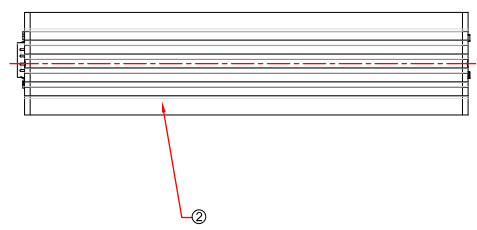

8 7 6 5 4 3 2 1

F  
E  
D  
C  
B  
A

NO.	DESCRIPTION	MATERIAL	COLOR
5	Flat Head M3 x 4.5mm long screw	STEEL	BLACK
4	PCB sub assembly	N/A	N/A
3	Right baffle,aluminum,BLACK anodizing,one color printing	AL 6063	BLACK
2	housing,aluminum,BLACK anodizing,Front three color printing,back laser carving	AL 6063	BLACK
1	Left baffle,aluminum,BLACK anodizing,one color printing	AL 6063	BLACK

THIRD ANGLE PROJECTION

**GENERAL NOTES**

DIMENSIONS ARE IN MM - DO NOT SCALE  
THIS DOCUMENT CONTAINS CONFIDENTIAL, PROPRIETARY INFORMATION THAT IS PROPERTY OF STARTECH.COM

PRODUCT ID	MCM10GSFP
DESCRIPTION	10GbE Fiber Ethernet Media Converter
<b>DO NOT SCALE</b>	<b>SHEET: 1 OF: 1</b>
<b>UPLOAD DATE: 3/07/2024</b>	