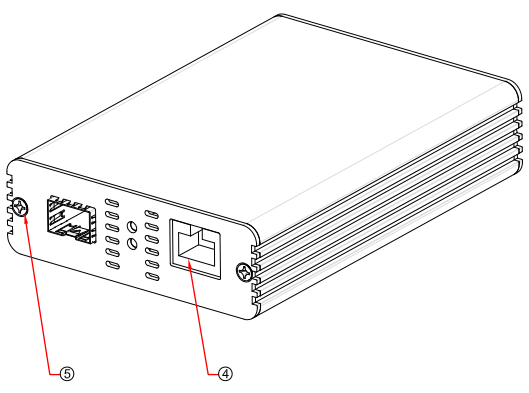

8 7 6 5 4 3 2 1

F  
E  
D  
C  
B  
A

NO.	DESCRIPTION	MATERIAL	COLOR
5	Flat Head M3 x 4.5mm long screw	STEEL	BLACK
4	PCB sub assembly	N/A	N/A
3	Right baffle,aluminum,BLACK anodizing,one color printing	AL 6063	BLACK
2	housing,aluminum,BLACK anodizing,Front three color printing,back laser carving	AL 6063	BLACK
1	Left baffle,aluminum,BLACK anodizing,one color printing	AL 6063	BLACK

THIRD ANGLE PROJECTION

**GENERAL NOTES**

DIMENSIONS ARE IN MM - DO NOT SCALE  
THIS DOCUMENT CONTAINS CONFIDENTIAL, PROPRIETARY INFORMATION THAT IS PROPERTY OF STARTECH.COM

PRODUCT ID	MCM10GSFP
DESCRIPTION	10GbE Fiber Ethernet Media Converter
<b>DO NOT SCALE</b>	<b>SHEET: 1 OF: 1</b>
<b>UPLOAD DATE: 3/07/2024</b>	