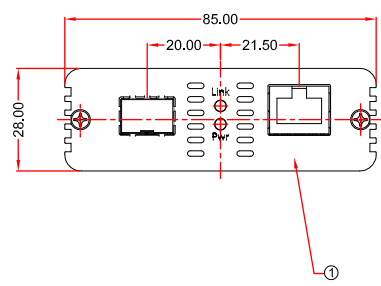

8 7 6 5 4 3 2 1

F  
E  
D  
C  
B  
A

NO.	DESCRIPTION	MATERIAL	COLOR
5	Flat Head M3 x 4.5mm long screw	STEEL	BLACK
4	PCB sub assembly	N/A	N/A
3	Right baffle,aluminum,BLACK anodizing,one color printing	AL 6063	BLACK
2	housing,aluminum,BLACK anodizing,Front three color printing,back laser carving	AL 6063	BLACK
1	Left baffle,aluminum,BLACK anodizing,one color printing	AL 6063	BLACK

THIRD ANGLE PROJECTION

**GENERAL NOTES**

DIMENSIONS ARE IN MM - DO NOT SCALE  
THIS DOCUMENT CONTAINS CONFIDENTIAL, PROPRIETARY INFORMATION THAT IS PROPERTY OF STARTECH.COM

PRODUCT ID	MCM10GSFP
DESCRIPTION	10GbE Fiber Ethernet Media Converter
<b>DO NOT SCALE</b>	<b>SHEET: 1 OF: 1</b>
<b>UPLOAD DATE: 3/07/2024</b>	